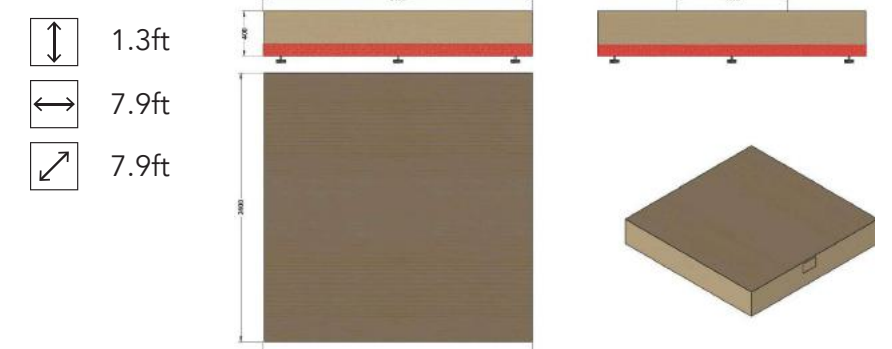

- 19.6ft
- 14ft
- 8.25ft