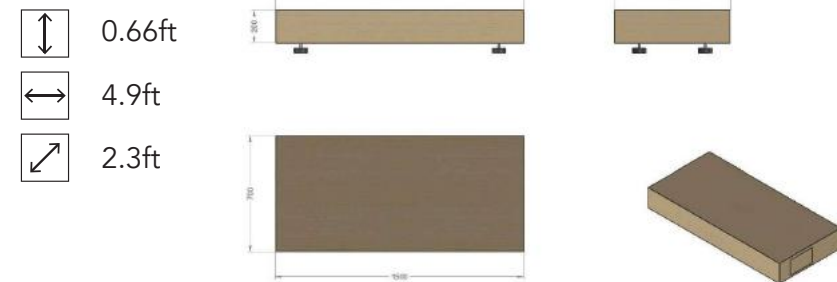

**MODERN GIFT BOX ARCH**  
ECP-0242399

- ↑↓ 8ft
- ↔ 14.75ft
- ↗ 1.25ft

**BASE FOR MODERN GIFT BOX ARCH**  
ECP-0242399B

- ↑↓ 0.98ft
  - ↔ 4.9ft
  - ↗ 4.9ft
-

**MODERN REAR FACING DEER**  
ECP-0242393

-  6.5ft 
-  3.75ft
-  1ft

**BASE FOR MODERN REAR FACING REINDEER**  
ECP-0242393B

**MODERN FORWARD FACING DEER**  
ECP-0242395

-  6ft 
-  4.25ft
-  1ft

**BASE FOR MODERN FORWARD FACING REINDEER**  
ECP-0242395B

**MODERN ORNAMENT**  
ECP-0242397