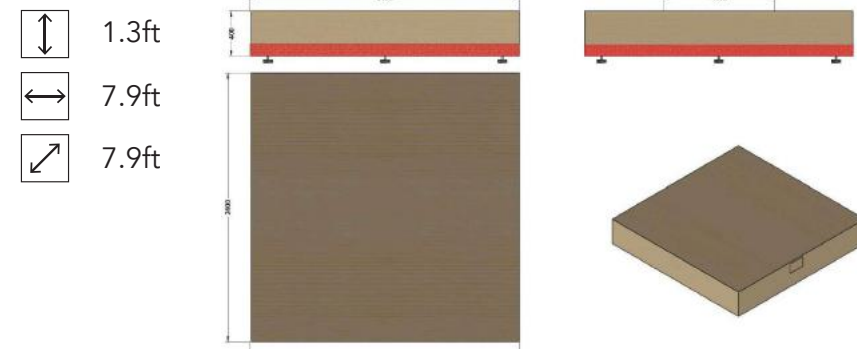

**BASE FOR LARGE SHOOTING STAR**  
ECP-0242516B

**SMALL SHOOTING STAR**  
ECP-0242518

- ↑ 5.5ft ●
- ↔ 16.4ft ●
- ↗ 0.98ft

**BASE FOR SMALL SHOOTING STAR**  
ECP-0242518B

**SERAPHIM W/HORN**  
ECP-0242520

- ↑ 19.6ft ●
- ↔ 14ft ●
- ↗ 8.25ft

**BASE FOR SERAPHIM W/HORN**  
ECP-0242520B

**SERAPHIM W/HARP**  
ECP-0242522

-  19.6ft 
-  14ft 
-  8.25ft

**BASE FOR SERAPHIM W/HARP**  
ECP-0242522B

**SERAPHIM W/STAR**  
ECP-0242524

-  19.6ft 
-  14ft 
-  8.25ft