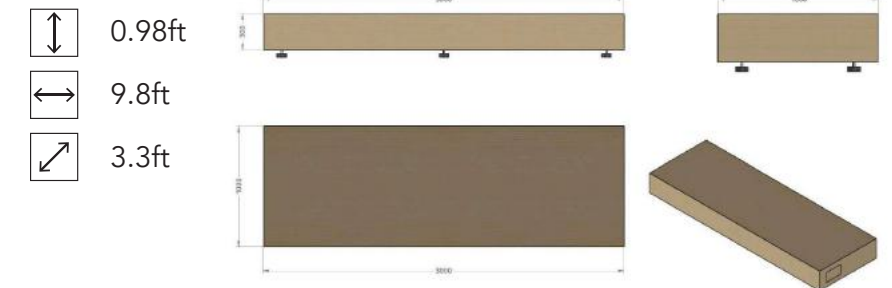

**ARTISTIC REAR FACING DEER**  
ECP-0242431

- 9ft
- 10ft
- 1.6ft

**BASE FOR ARTISTIC REAR FACING DEER**  
ECP-0242431B

**ARTISTIC FRONT FACING DEER**  
ECP-0242429

- 10ft
- 8.25ft
- 1.6ft

**BASE FOR ARTISTIC FRONT FACING DEER**  
ECP-0242429B