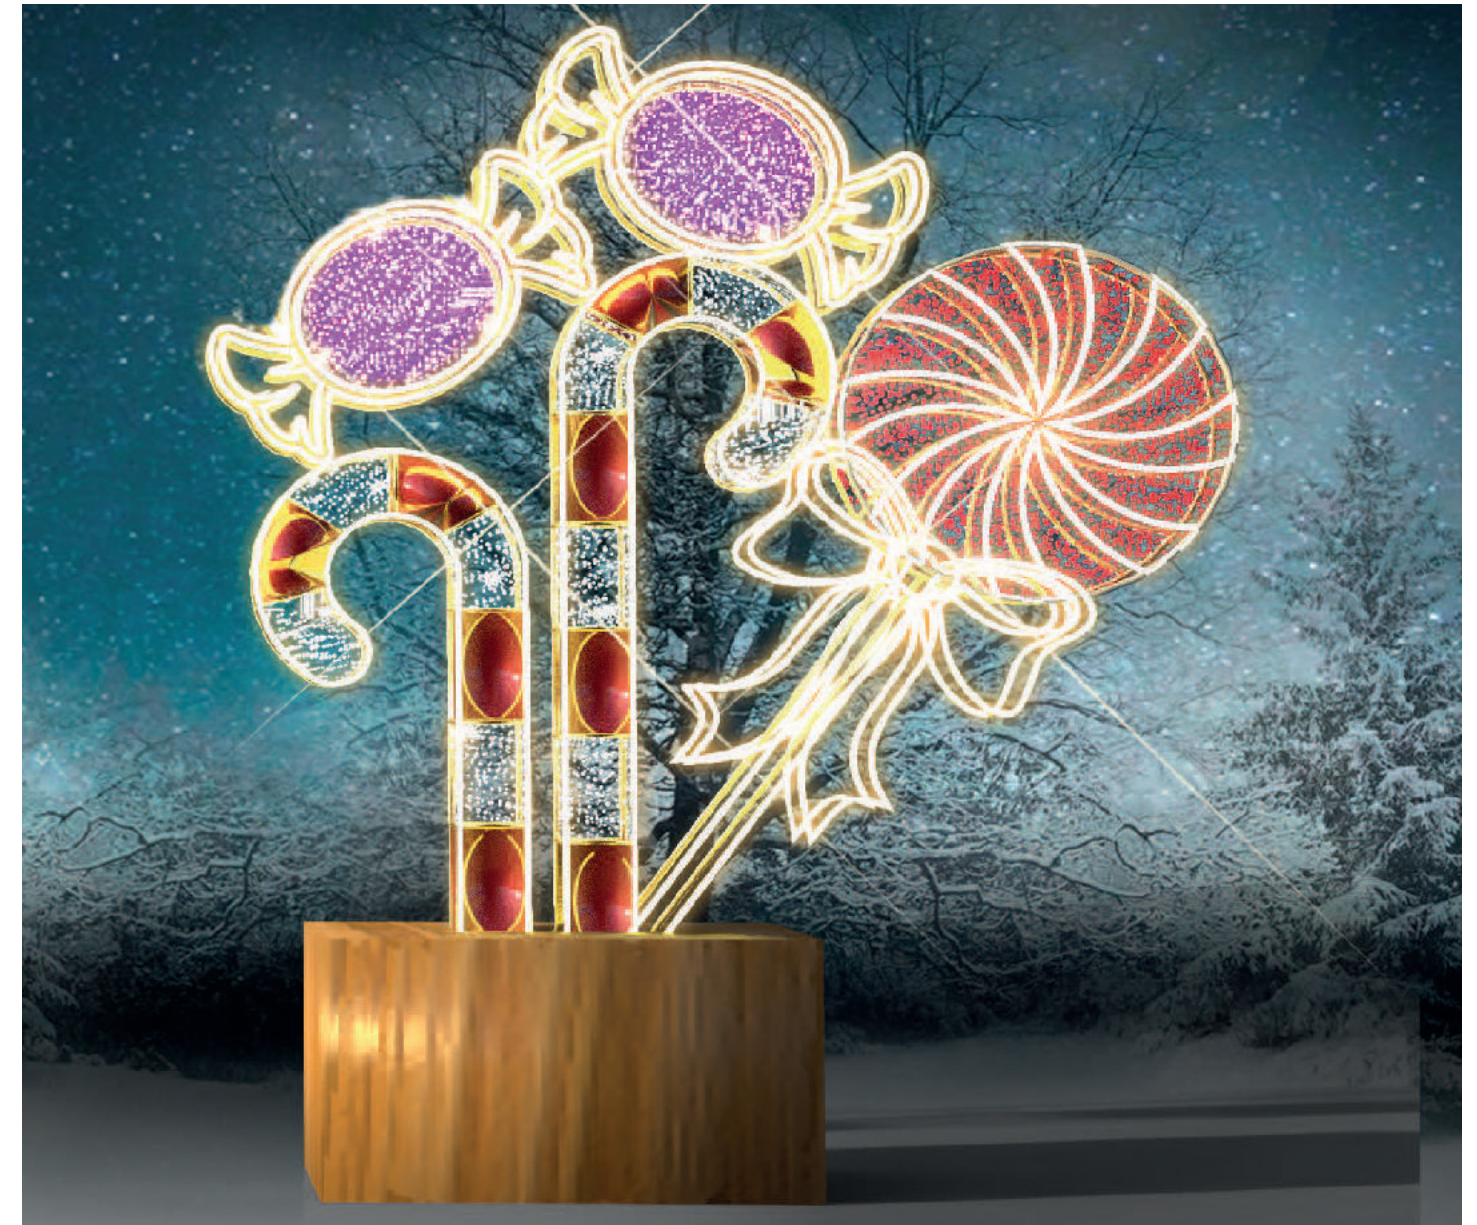

SET OF SWEETS
ECP-0249178

↑↓ 10.9ft ●
←→ 11.2ft