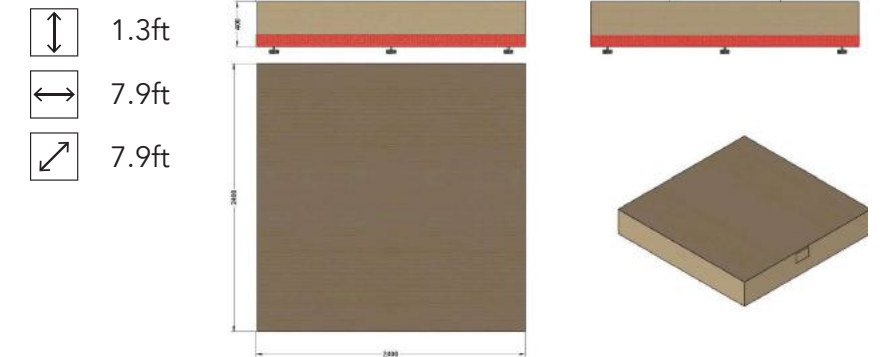

- ↑ 19.6ft ●
- ↔ 14ft ●
- ↗ 8.25ft