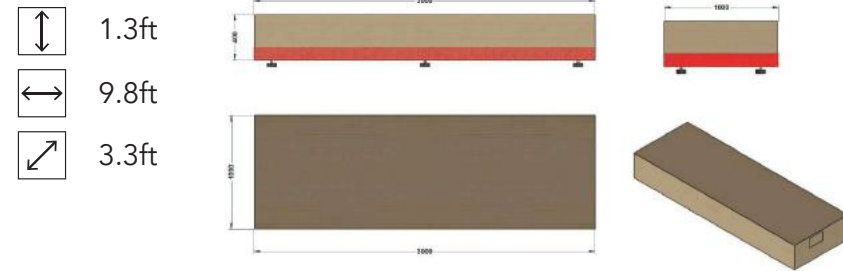

**WALK THROUGH RED RIBBON ORNAMENT**  
ECP-0242526

-  13ft 
-  13ft 
-  6.5ft

**BASE FOR WALK THRU RED RIBBON ORNAMENT**  
ECP-0242526B

-  0.98ft 
-  8.2ft 
-  3.3ft 

**LARGESHOOTING STAR**  
ECP-0242516

- ↑ 11.5ft ●
- ↔ 24.25ft ●
- ↗ 1.6ft

**BASE FOR LARGE SHOOTING STAR**  
ECP-0242516B

**SMALL SHOOTING STAR**  
ECP-0242518

- ↑ 5.5ft ●
- ↔ 16.4ft ●
- ↗ 0.98ft

**BASE FOR SMALL SHOOTING STAR**  
ECP-0242518B

**SERAPHIM W/HORN**  
ECP-0242520

- ↑ 19.6ft ●
- ↔ 14ft ●
- ↗ 8.25ft