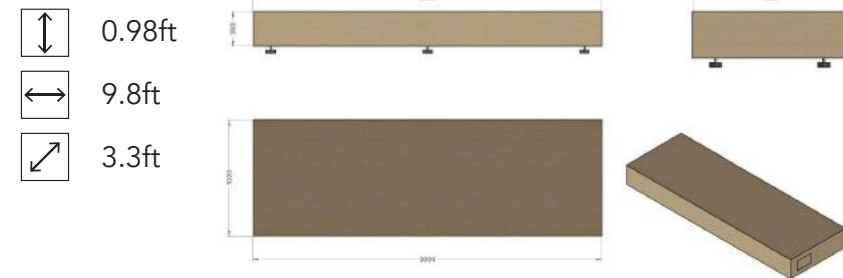

- 9ft
- 10ft
- 1.6ft

ARTISTIC FRONT FACING DEER
ECP-0242429