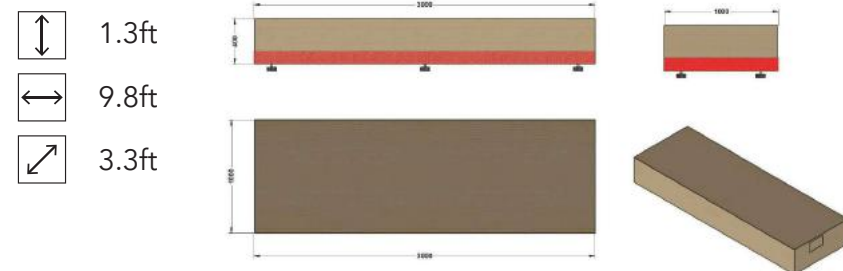

**WALK THROUGH RED RIBBON ORNAMENT**  
ECP-0242526

-  13ft 
-  13ft 
-  6.5ft

**BASE FOR WALK THRU RED RIBBON ORNAMENT**  
ECP-0242526B

-  0.98ft 
-  8.2ft 
-  3.3ft 

**LARGESHOOTING STAR**  
ECP-0242516

- ↑ 11.5ft ●
- ↔ 24.25ft ●
- ↗ 1.6ft

**BASE FOR LARGE SHOOTING STAR**  
ECP-0242516B

**SMALL SHOOTING STAR**  
ECP-0242518

- ↑ 5.5ft ●
- ↔ 16.4ft ●
- ↗ 0.98ft

**BASE FOR SMALL SHOOTING STAR**  
ECP-0242518B

**SERAPHIM W/HORN**  
ECP-0242520

- ↑ 19.6ft ●
- ↔ 14ft ●
- ↗ 8.25ft