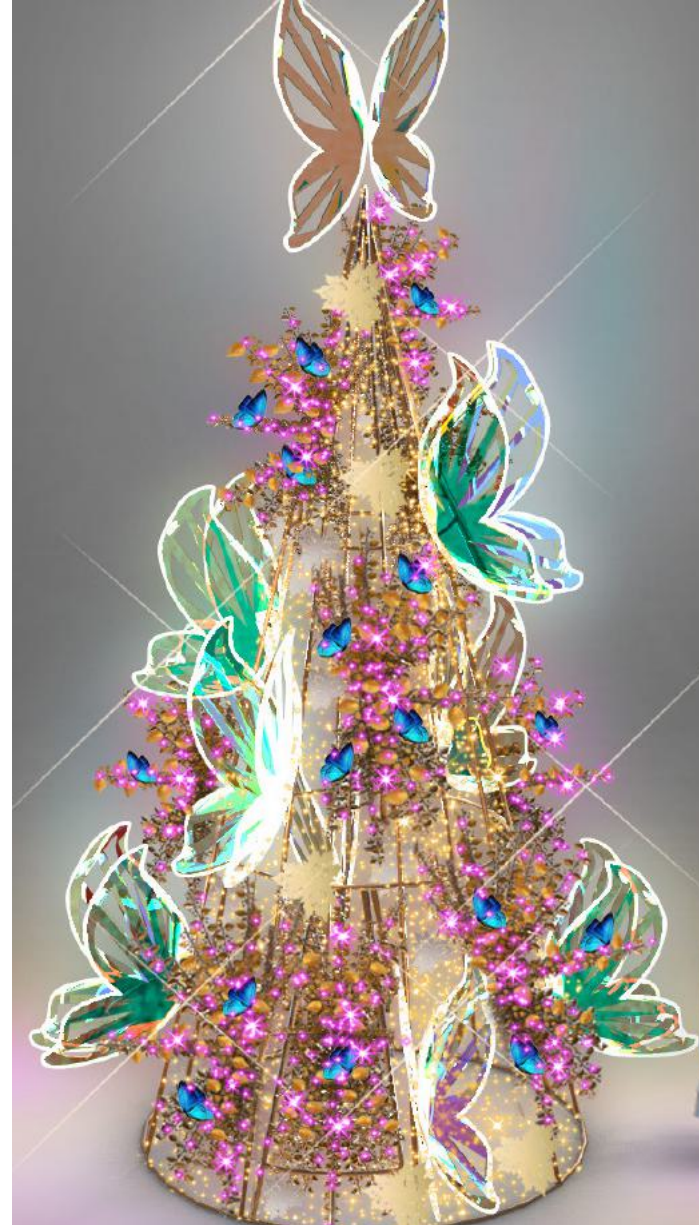

- ↑↓ ●
- ←→
- ↗

**RED & WHITE SANTA HAT**  
ECP-0249198

- ↑ 9.8ft ●
- ☆ Flash ●

**RED & GREEN SANTA HAT**  
ECP-0249199

- ↑ 9.8ft ●
- ☆ Flash ●

**RGB RIBBON**  
ECP-0246117

- ↑ 5.6ft ●
- ← 39ft
- ↗ 22.9ft

**VINTAGE CAR**  
ECP-0249195

# LARGE SCALE TREES

THE CENTERPIECE TO ANY DISPLAY AND THE FOCAL POINT FOR ANY PROPERTY

**39 FT WALK THROUGH TREE**  
ECP-0242590

- ↑↓ 39.5ft ●
- 17ft
- ☆ RGB

**BUTTERFLY TREE**  
ECP-0249186

- ↑↓ 24ft ●
- ↔ 9.2ft
- ☆ Flash

**39 FT SNOWFLAKE TWINKLE TREE**  
ECP-0242551

- ↑↓ 39.25ft ●
- 17ft ●

**33 FT SNOWFLAKE TWINKLE TREE**  
ECP-0242549

- ↑↓ 33ft ●
- 14ft ●

**26 FT SNOWFLAKE TWINKLE TREE**  
ECP-0242547

- ↑↓ 26.25ft ●
- 11.25ft ●