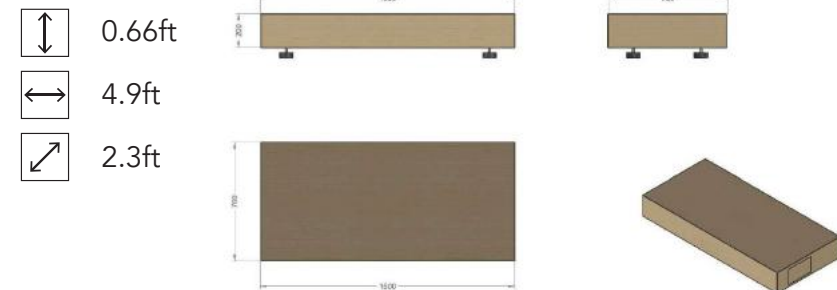

MODERN RED STAR CHRISTMAS TREE
ECP-0242405