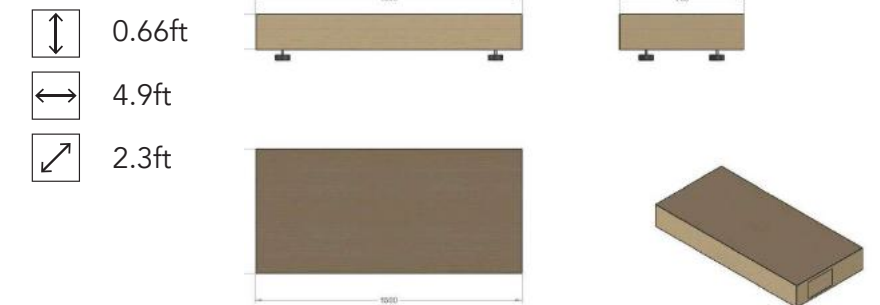

# INTERACTIVE DISPLAYS

ENGAGE WITH PATRONS AND HELP THEM MAKE MEMORIES

**MODERN ORNAMENT ARCH**  
ECP-0242410

- ↑↓ 19.5ft
- ↔ 16.5ft
- ↗ 2.25ft

**BASE FOR MODERN ORNAMENT ARCH**  
ECP-0242410B

- ↑↓ 1.3ft
  - ↔ 4.9ft
  - ↗ 3.3ft
- 

**MODERN GIFT BOX ARCH**  
ECP-0242399

- ↑↓ 8ft
- ↔ 14.75ft
- ↗ 1.25ft

**BASE FOR MODERN GIFT BOX ARCH**  
ECP-0242399B

- ↑↓ 0.98ft
  - ↔ 4.9ft
  - ↗ 4.9ft
-

**MODERN REAR FACING DEER**  
ECP-0242393

-  6.5ft 
-  3.75ft
-  1ft

**BASE FOR MODERN REAR FACING REINDEER**  
ECP-0242393B

**MODERN FORWARD FACING DEER**  
ECP-0242395

-  6ft 
-  4.25ft
-  1ft

**BASE FOR MODERN FORWARD FACING REINDEER**  
ECP-0242395B

**MODERN ORNAMENT**  
ECP-0242397