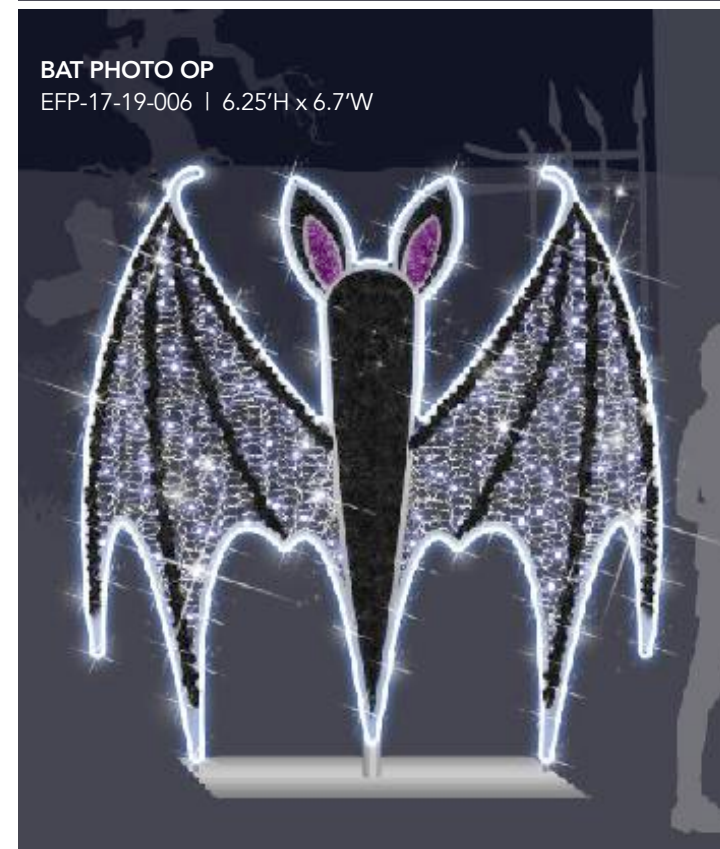

**PUMPKIN COACH PHOTO OP**  
ECP-0240850 | 9.5'H x 7'W x 12'L

Can hold up to four people or 1,000lbs for Photo Op

**PUMPKIN PERSON PHOTO OP**  
ECP-0240851 | 5'H

**FULL BODY SCARECROW**  
ECP-0240852 | 6'-7'H

**SIMPLE SCARECROW**  
ECP-0240853 | 3'-4'H

**PUMPKIN SUNFLOWER**  
ECP-0240854 | 2' Flower w/Customizable Stem Length

**FLOWER STACKS**  
ECP-0240855 | 3'H

**PUMPKIN TOWER**  
ECP-0240856 | 7'H

**PUMPKIN SERVING STATION**  
ECP-0240857

**BAT PHOTO OP**  
EFP-17-19-006 | 6.25'H x 6.7'W

**FRANKENSTEIN PHOTO OP**  
EFP-17-19-004  
6'H x 2.6'W

HAUNTED MANSION  
ECP-0240872 | 18'H x 15.4'W x 2.5'D

SKELETON  
ECP-0240874 | 6.6'H x 4'W x 1.6'D

ECP-SIL100  
6 Ft. Silhouette  
LED Jack-O-Lantern Stack

ECP-SIL101  
6 Ft. Silhouette  
LED Grim Reaper

ECP-SIL102  
4 Ft. Silhouette  
LED Jack-O-Lantern Head

ECP-SIL091  
3.5 Ft. Silhouette  
LED Jack-O-Lantern