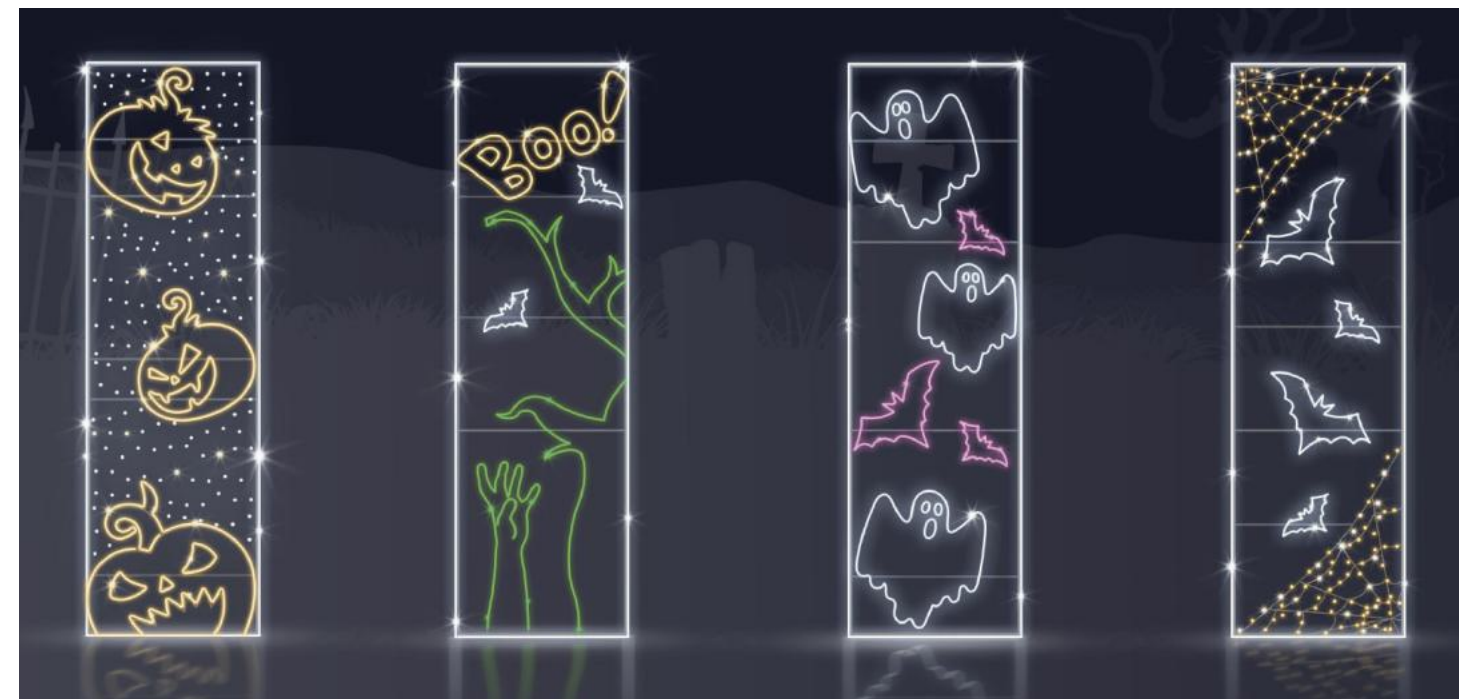

DECORATIVE PANEL OPTIONS FOR EFR 04-20-011

PUMPKIN PANEL
ENX-11-21-032
10.5'H x 3.25'W

"BOO" PANEL
ENX-11-21-033
10.5'H x 3.25'W

GHOST PANEL
ENX-11-21-034
10.5'H x 3.25'W

BAT PANEL
ENX-11-21-035
10.5'H x 3.25'W