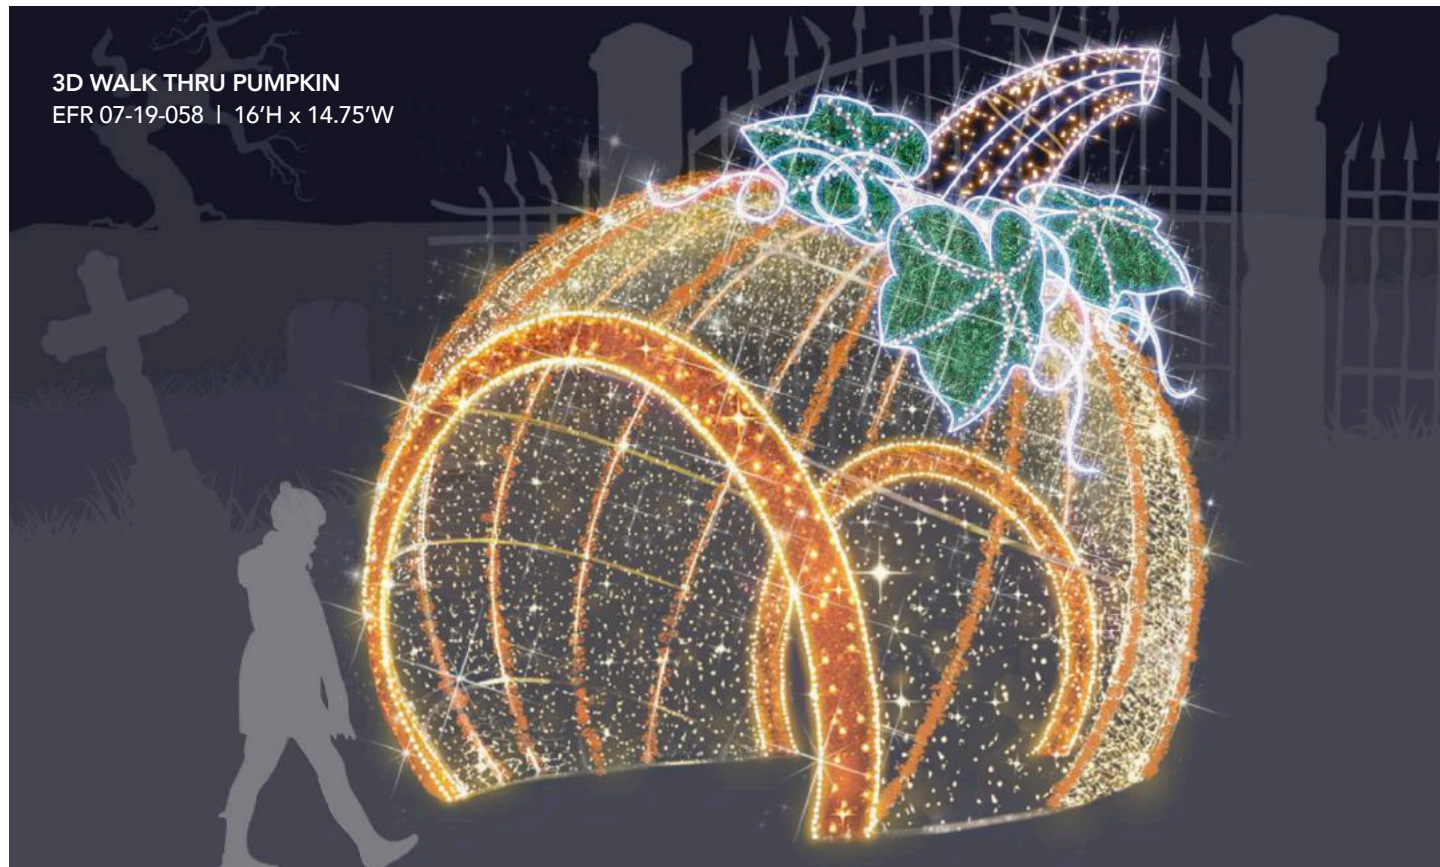

DECORATIVE PANEL OPTIONS FOR EFR 04-20-011