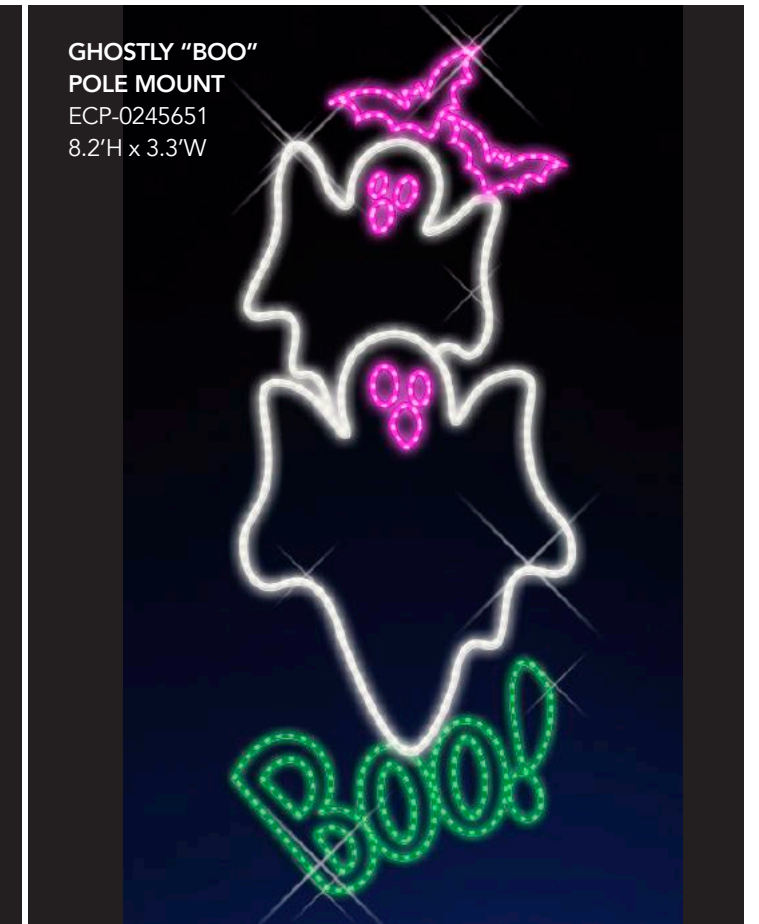

TRIPLE PUMPKIN TOWER  
ECP-0240873 | 6.6'H x 3.9'W x 1.6'D

COFFINS  
ECP-0240875  
6'H x 8.2'W x 1.6'D

ECP-SIL097  
5 Ft. Wide Silhouette  
LED Black Cat

ECP-SIL098  
5 Ft. Silhouette  
LED RIP

ECP-SIL099  
5 Ft. Silhouette  
LED Baby Mummy

ECP-SIL100  
6 Ft. Silhouette  
LED Jack-O-Lantern Stack

ECP-SIL101  
6 Ft. Silhouette  
LED Grim Reaper

ECP-SIL102  
4 Ft. Silhouette  
LED Jack-O-Lantern Head

ECP-SIL091  
3.5 Ft. Silhouette  
LED Jack-O-Lantern