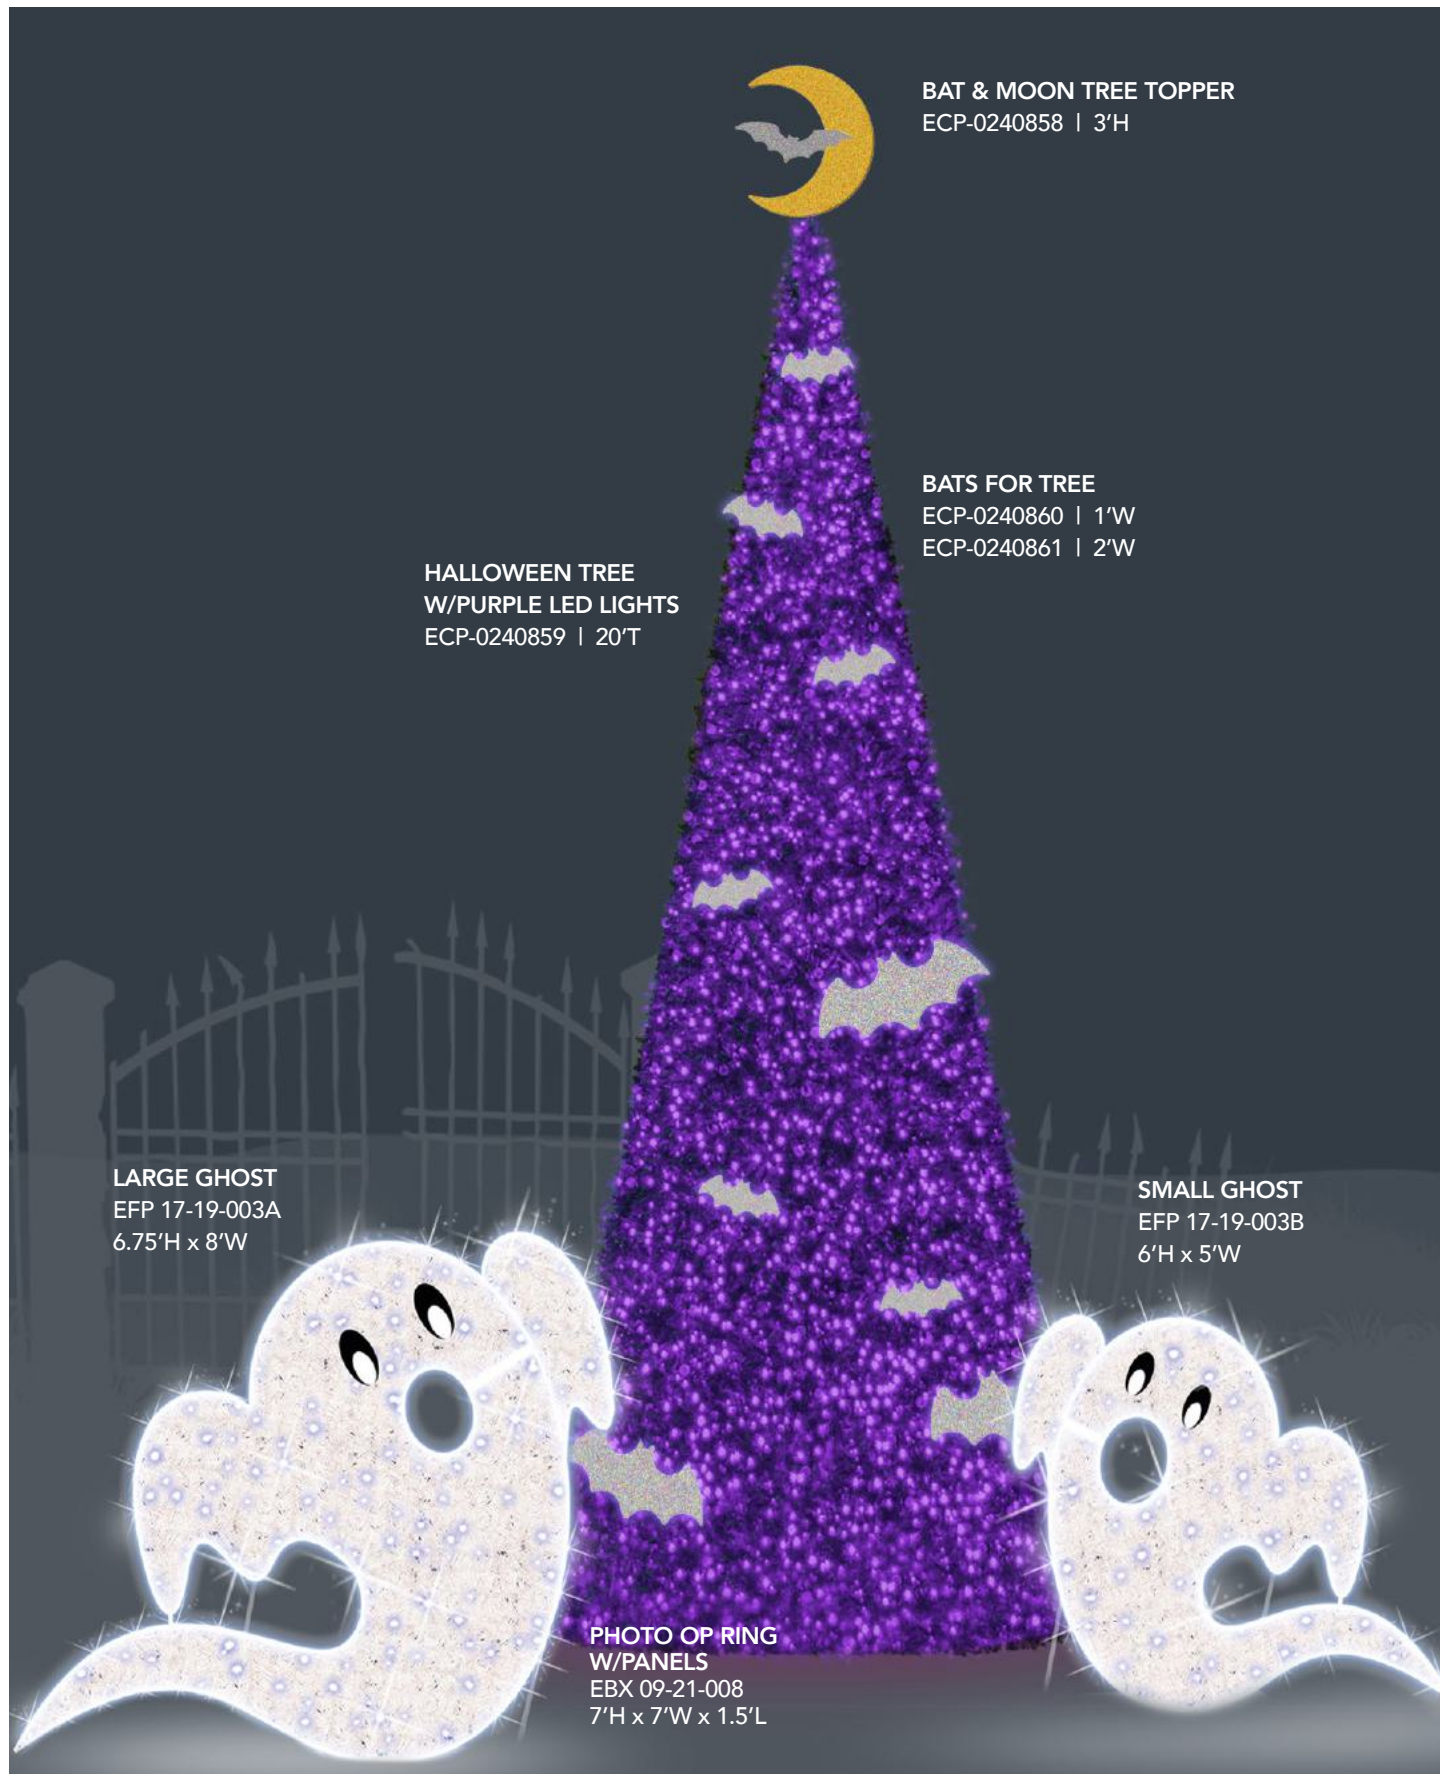

**SIMPLE SCARECROW**  
ECP-0240853 | 3'-4'H

**PUMPKIN SUNFLOWER**  
ECP-0240854 | 2' Flower w/Customizable Stem Length

**FLOWER STACKS**  
ECP-0240855 | 3'H

**PUMPKIN TOWER**  
ECP-0240856 | 7'H

**PUMPKIN SERVING STATION**  
ECP-0240857

**BAT PHOTO OP**  
EFP-17-19-006 | 6.25'H x 6.7'W

**FRANKENSTEIN PHOTO OP**  
EFP-17-19-004  
6'H x 2.6'W

HAUNTED MANSION  
ECP-0240872 | 18'H x 15.4'W x 2.5'D

SKELETON  
ECP-0240874 | 6.6'H x 4'W x 1.6'D

TRIPLE PUMPKIN TOWER  
ECP-0240873 | 6.6'H x 3.9'W x 1.6'D

COFFINS  
ECP-0240875  
6'H x 8.2'W x 1.6'D

ECP-SIL097  
5 Ft. Wide Silhouette  
LED Black Cat

ECP-SIL098  
5 Ft. Silhouette  
LED RIP

ECP-SIL099  
5 Ft. Silhouette  
LED Baby Mummy