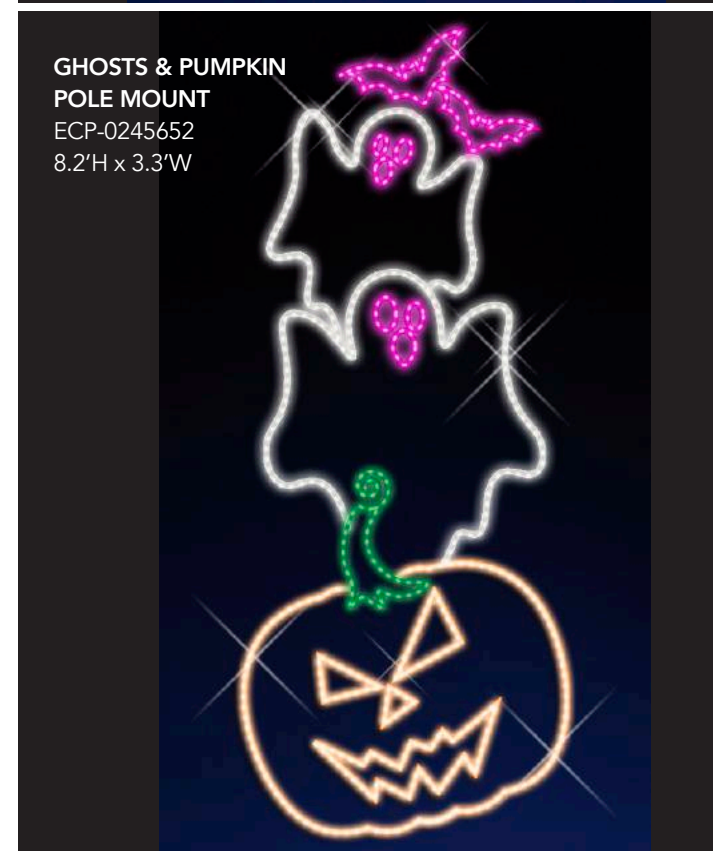

TRIPLE PUMPKIN TOWER  
ECP-0240873 | 6.6'H x 3.9'W x 1.6'D

COFFINS  
ECP-0240875  
6'H x 8.2'W x 1.6'D

ECP-SIL097  
5 Ft. Wide Silhouette  
LED Black Cat

ECP-SIL098  
5 Ft. Silhouette  
LED RIP

ECP-SIL099  
5 Ft. Silhouette  
LED Baby Mummy

ECP-SIL100  
6 Ft. Silhouette  
LED Jack-O-Lantern Stack

ECP-SIL101  
6 Ft. Silhouette  
LED Grim Reaper

ECP-SIL102  
4 Ft. Silhouette  
LED Jack-O-Lantern Head

ECP-SIL091  
3.5 Ft. Silhouette  
LED Jack-O-Lantern

ECP-SIL092  
6 Ft. Silhouette  
LED Boo Ghost

ECP-SIL093  
5 Ft. Silhouette  
LED Witch's Brew

ECP-SIL094  
8 Ft. Silhouette  
LED Witch on a Broom

ECP-SIL095  
7 Ft. Silhouette  
LED JHaunted Tree  
Envirolume.com 833 655 5LED