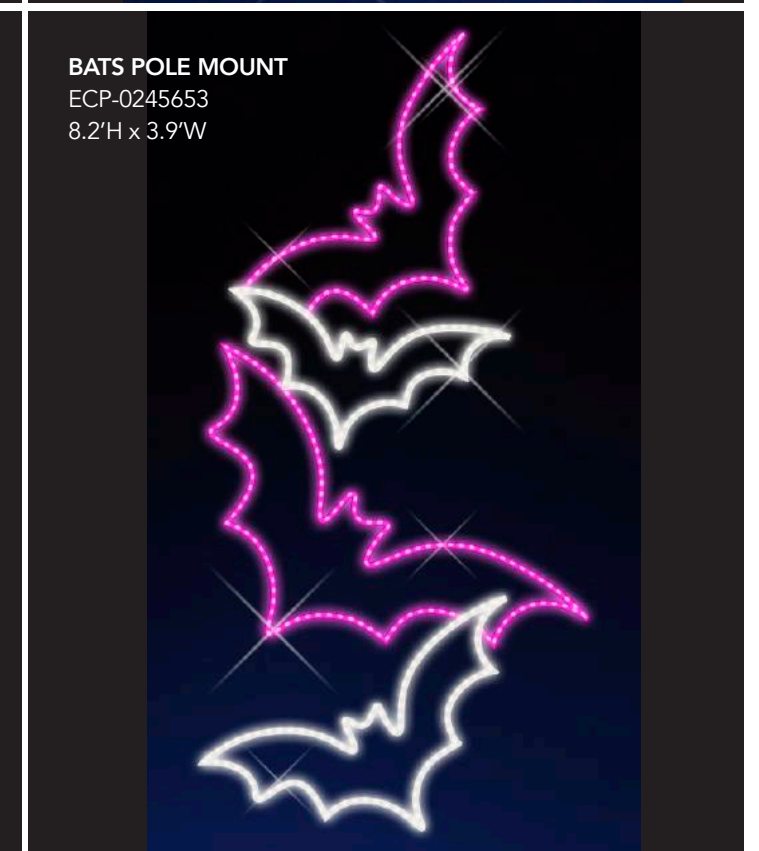

TRIPLE PUMPKIN TOWER  
ECP-0240873 | 6.6'H x 3.9'W x 1.6'D

COFFINS  
ECP-0240875  
6'H x 8.2'W x 1.6'D

ECP-SIL097  
5 Ft. Wide Silhouette  
LED Black Cat

ECP-SIL098  
5 Ft. Silhouette  
LED RIP

ECP-SIL099  
5 Ft. Silhouette  
LED Baby Mummy

ECP-SIL100  
6 Ft. Silhouette  
LED Jack-O-Lantern Stack

ECP-SIL101  
6 Ft. Silhouette  
LED Grim Reaper

ECP-SIL102  
4 Ft. Silhouette  
LED Jack-O-Lantern Head

ECP-SIL091  
3.5 Ft. Silhouette  
LED Jack-O-Lantern