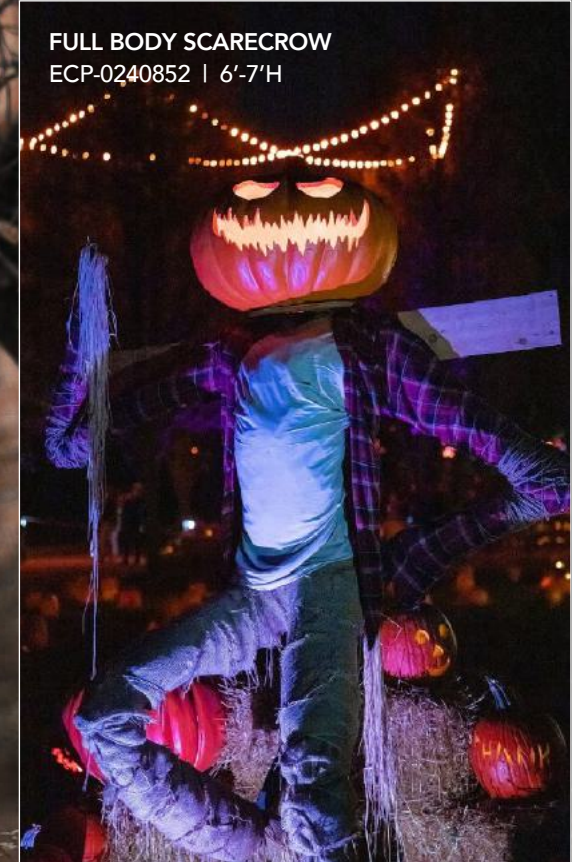

C. ECP-0240567 | 10.5"H x 14"W

D. ECP-0240568 | 9"H x 8.5"W

Custom designs available

EXAMPLE OF SIMPLE CARVINGS

All pumpkin styles available in full or half pieces  
Simple and detailed carvings available on all pumpkins for an additional fee  
All pumpkin styles available in jumbo sizes of 2.5ft, 3ft, & 4ft

**PUMPKIN COACH PHOTO OP**  
ECP-0240850 | 9.5'H x 7'W x 12'L

Can hold up to four people or 1,000lbs for Photo Op

**PUMPKIN PERSON PHOTO OP**  
ECP-0240851 | 5'H

**FULL BODY SCARECROW**  
ECP-0240852 | 6'-7'H

**SIMPLE SCARECROW**  
ECP-0240853 | 3'-4'H

**PUMPKIN SUNFLOWER**  
ECP-0240854 | 2' Flower w/Customizable Stem Length

**FLOWER STACKS**  
ECP-0240855 | 3'H

**PUMPKIN TOWER**  
ECP-0240856 | 7'H

**PUMPKIN SERVING STATION**  
ECP-0240857