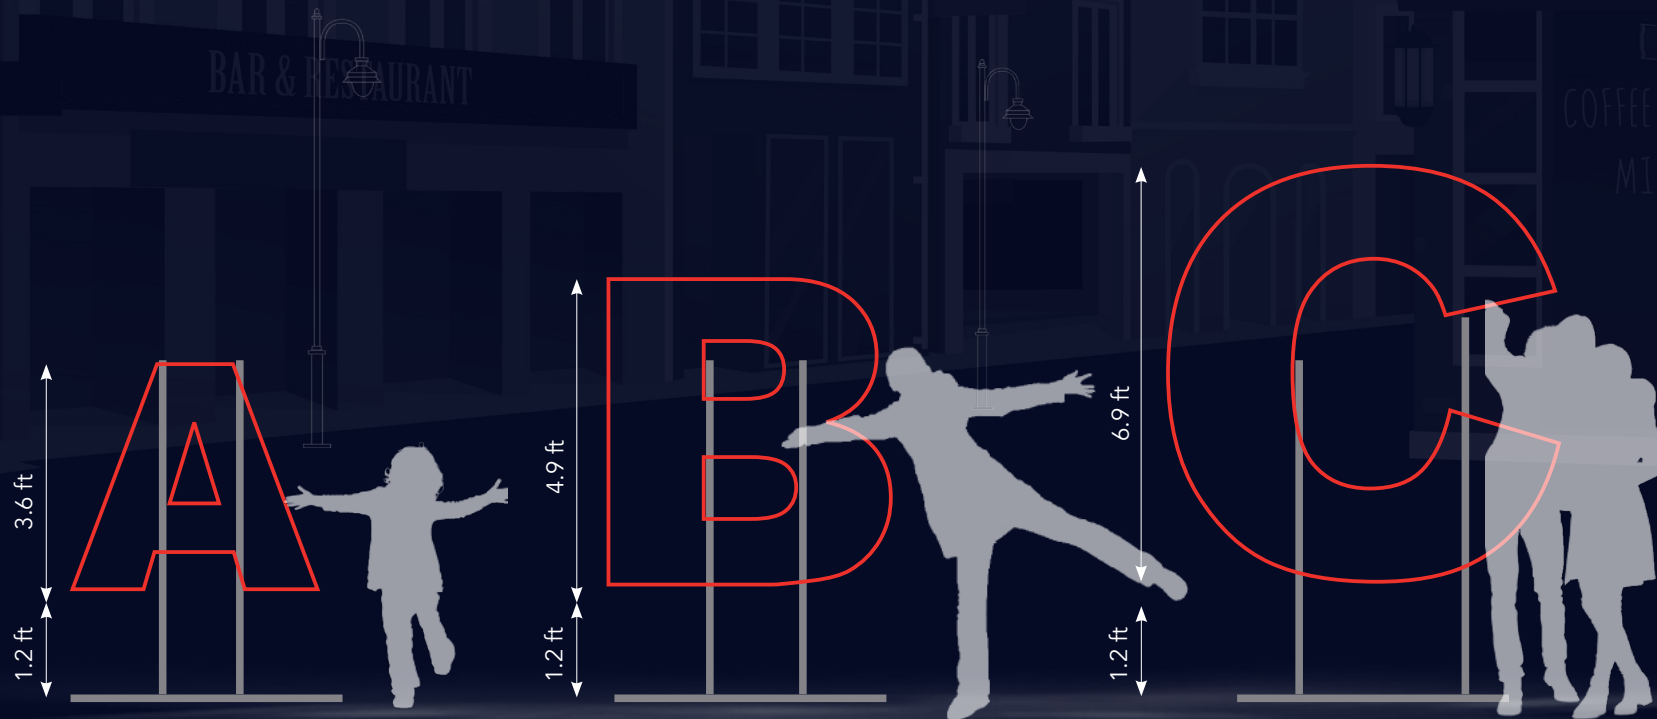

Rope color

-  W
-  WW
-  R
-  B
-  G

STEP 1

What size do you need?

Small - 3.6 ft

Medium - 4.9 ft

Large - 6.9 ft

STEP 2