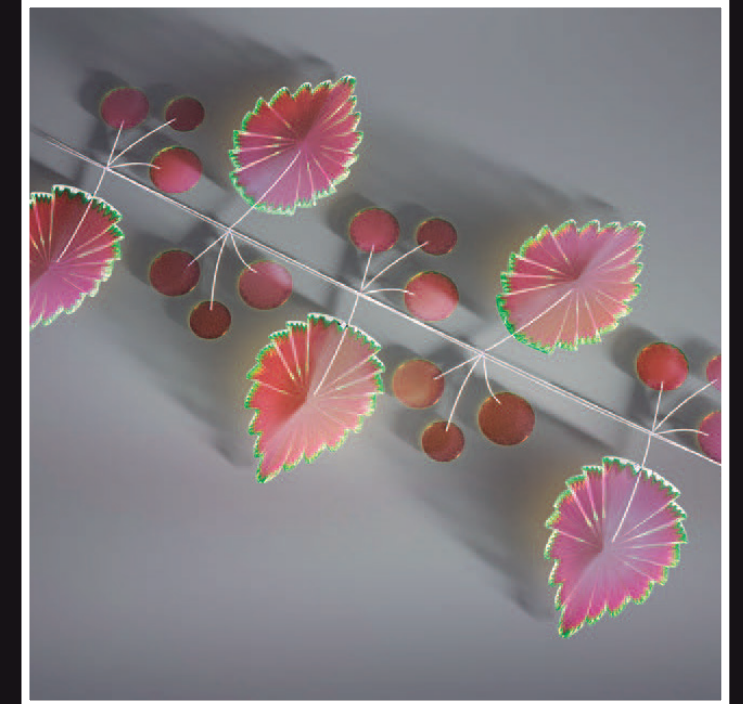

Dimensions

9.5 ft H x 10.1 ft W

FOREST LEAF SKULL

ECP-DDM-810602

Materials

- Gold lacquered structure
- Pure white rope light
- Leaves of forest dichroic that produce a highly decorative effect
- Real effect, dichroic sheets on eyes, circles and cross

Dimensions

8.8 ft H x 6.1 ft W

SOMBRERO SKULL

ECP-DDM-900-10

Materials

- Gold lacquered structure
- Pure white rope light
- Pure white and warm white twinkling string lights
- Real effect, dichroic sheets on eyes, circles and mustache
- Lacquered sheet metal bow tie

Dimensions

9 ft H x 9.8 ft W

HEADDRESS SKULL

ECP-DDM-902910

Materials

- Gold lacquered structure
- Pure white rope light
- Warm white string light
- Leaves of forest dichroic that produce a highly decorative effect
- Real effect, dichroic sheets on eyes and circles

Dimensions

9.1 ft H x 9.8 ft W

SKULL WALL

ECP-DDM-706802

Materials

- Gold lacquered structure
- Pink rope light
- Real effect milling methacrylate
- Real effect, dichroic sheet

Dimensions

7.5 ft H x 8.1 ft W