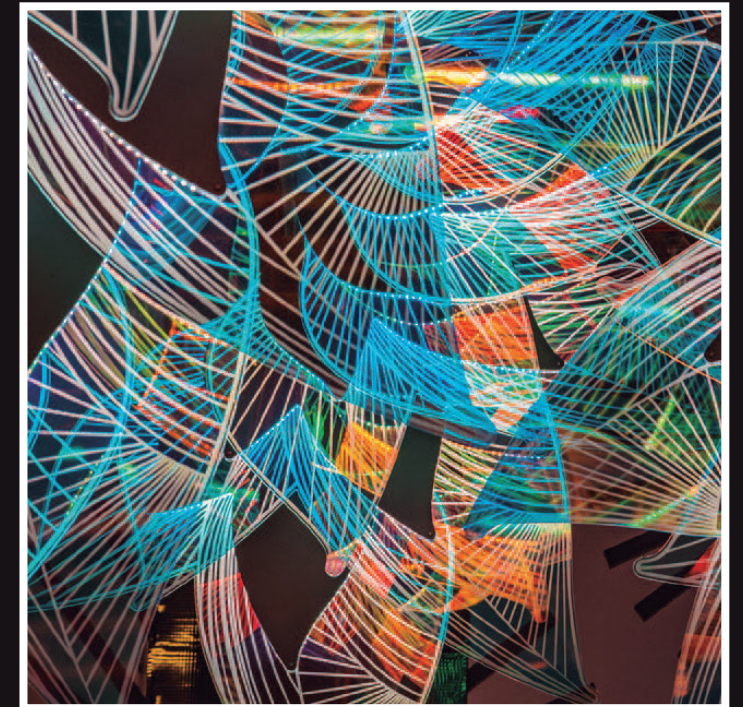

Dimensions

9.5 ft H x 10.1 ft W

FOREST LEAF SKULL

ECP-DDM-810602

Materials

- Gold lacquered structure
- Pure white rope light
- Leaves of forest dichroic that produce a highly decorative effect
- Real effect, dichroic sheets on eyes, circles and cross

Dimensions

9 ft H x 9.8 ft W

HEADDRESS SKULL

ECP-DDM-902910

Materials

- Gold lacquered structure
- Pure white rope light
- Warm white string light
- Leaves of forest dichroic that produce a highly decorative effect
- Real effect, dichroic sheets on eyes and circles

Dimensions

9.1 ft H x 9.8 ft W

SKULL WALL

ECP-DDM-706802

Materials

- Gold lacquered structure
- Pink rope light
- Real effect milling methacrylate
- Real effect, dichroic sheet

Dimensions

7.5 ft H x 8.1 ft W