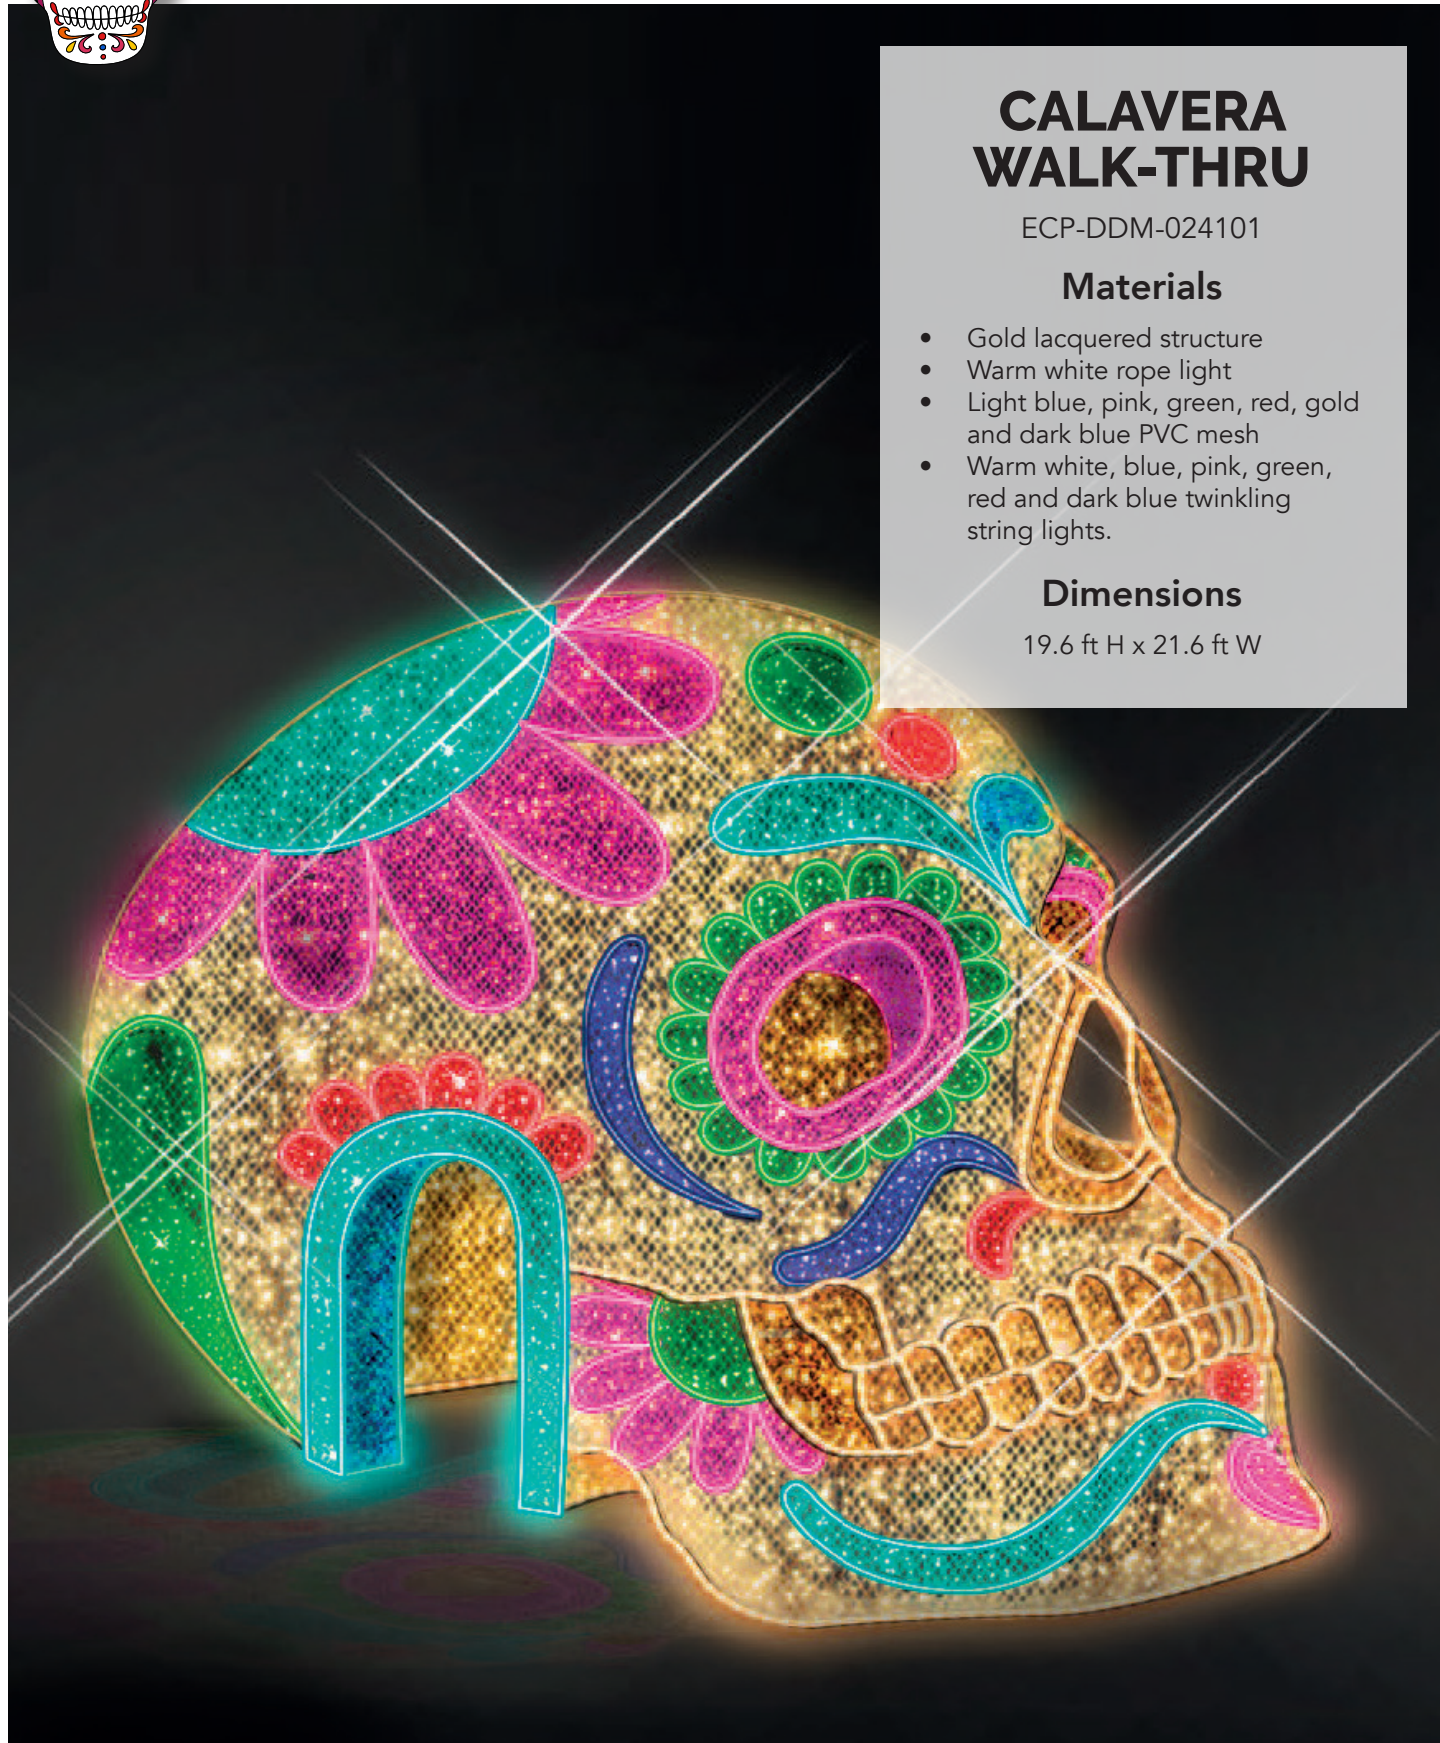

Dimensions

9.5 ft H x 10.1 ft W

FOREST LEAF SKULL

ECP-DDM-810602

Materials

- Gold lacquered structure
- Pure white rope light
- Leaves of forest dichroic that produce a highly decorative effect
- Real effect, dichroic sheets on eyes, circles and cross

Dimensions

19.6 ft H x 21.6 ft W

CALavera ROSE

ECP-DDM-024102

Materials

- Gold lacquered structure
- Warm white rope light
- Light blue, pink, green, red, gold and dark blue PVC mesh
- Warm white, blue, pink, green, red and dark blue twinkling string lights.
- Profile will be closed with gold PVC mesh

Dimensions

19.6 ft H x 12.1 ft W

CATRINA ROSE

ECP-DDM-024103

Materials

- Gold lacquered structure
- Warm white rope light
- Light blue, pink, green, red, gold and dark blue PVC mesh
- Warm white, blue, pink, green, red and dark blue twinkling string lights.
- Profile will be closed with gold PVC mesh

Dimensions

19.6 ft H x 21.6 ft W

ROYAL CATRINA

ECP-DDM-024104

Materials

- Gold lacquered structure.
- Face and body made with Ecogreenlux
- Arms of warm white rope light
- Red, blue, pink linen
- Green, blue PVC mesh
- Red, pink, green and dark blue with green string light
- Red, blue, pink, dark blue twinkling string light.
- Crown of twinkling warm white light