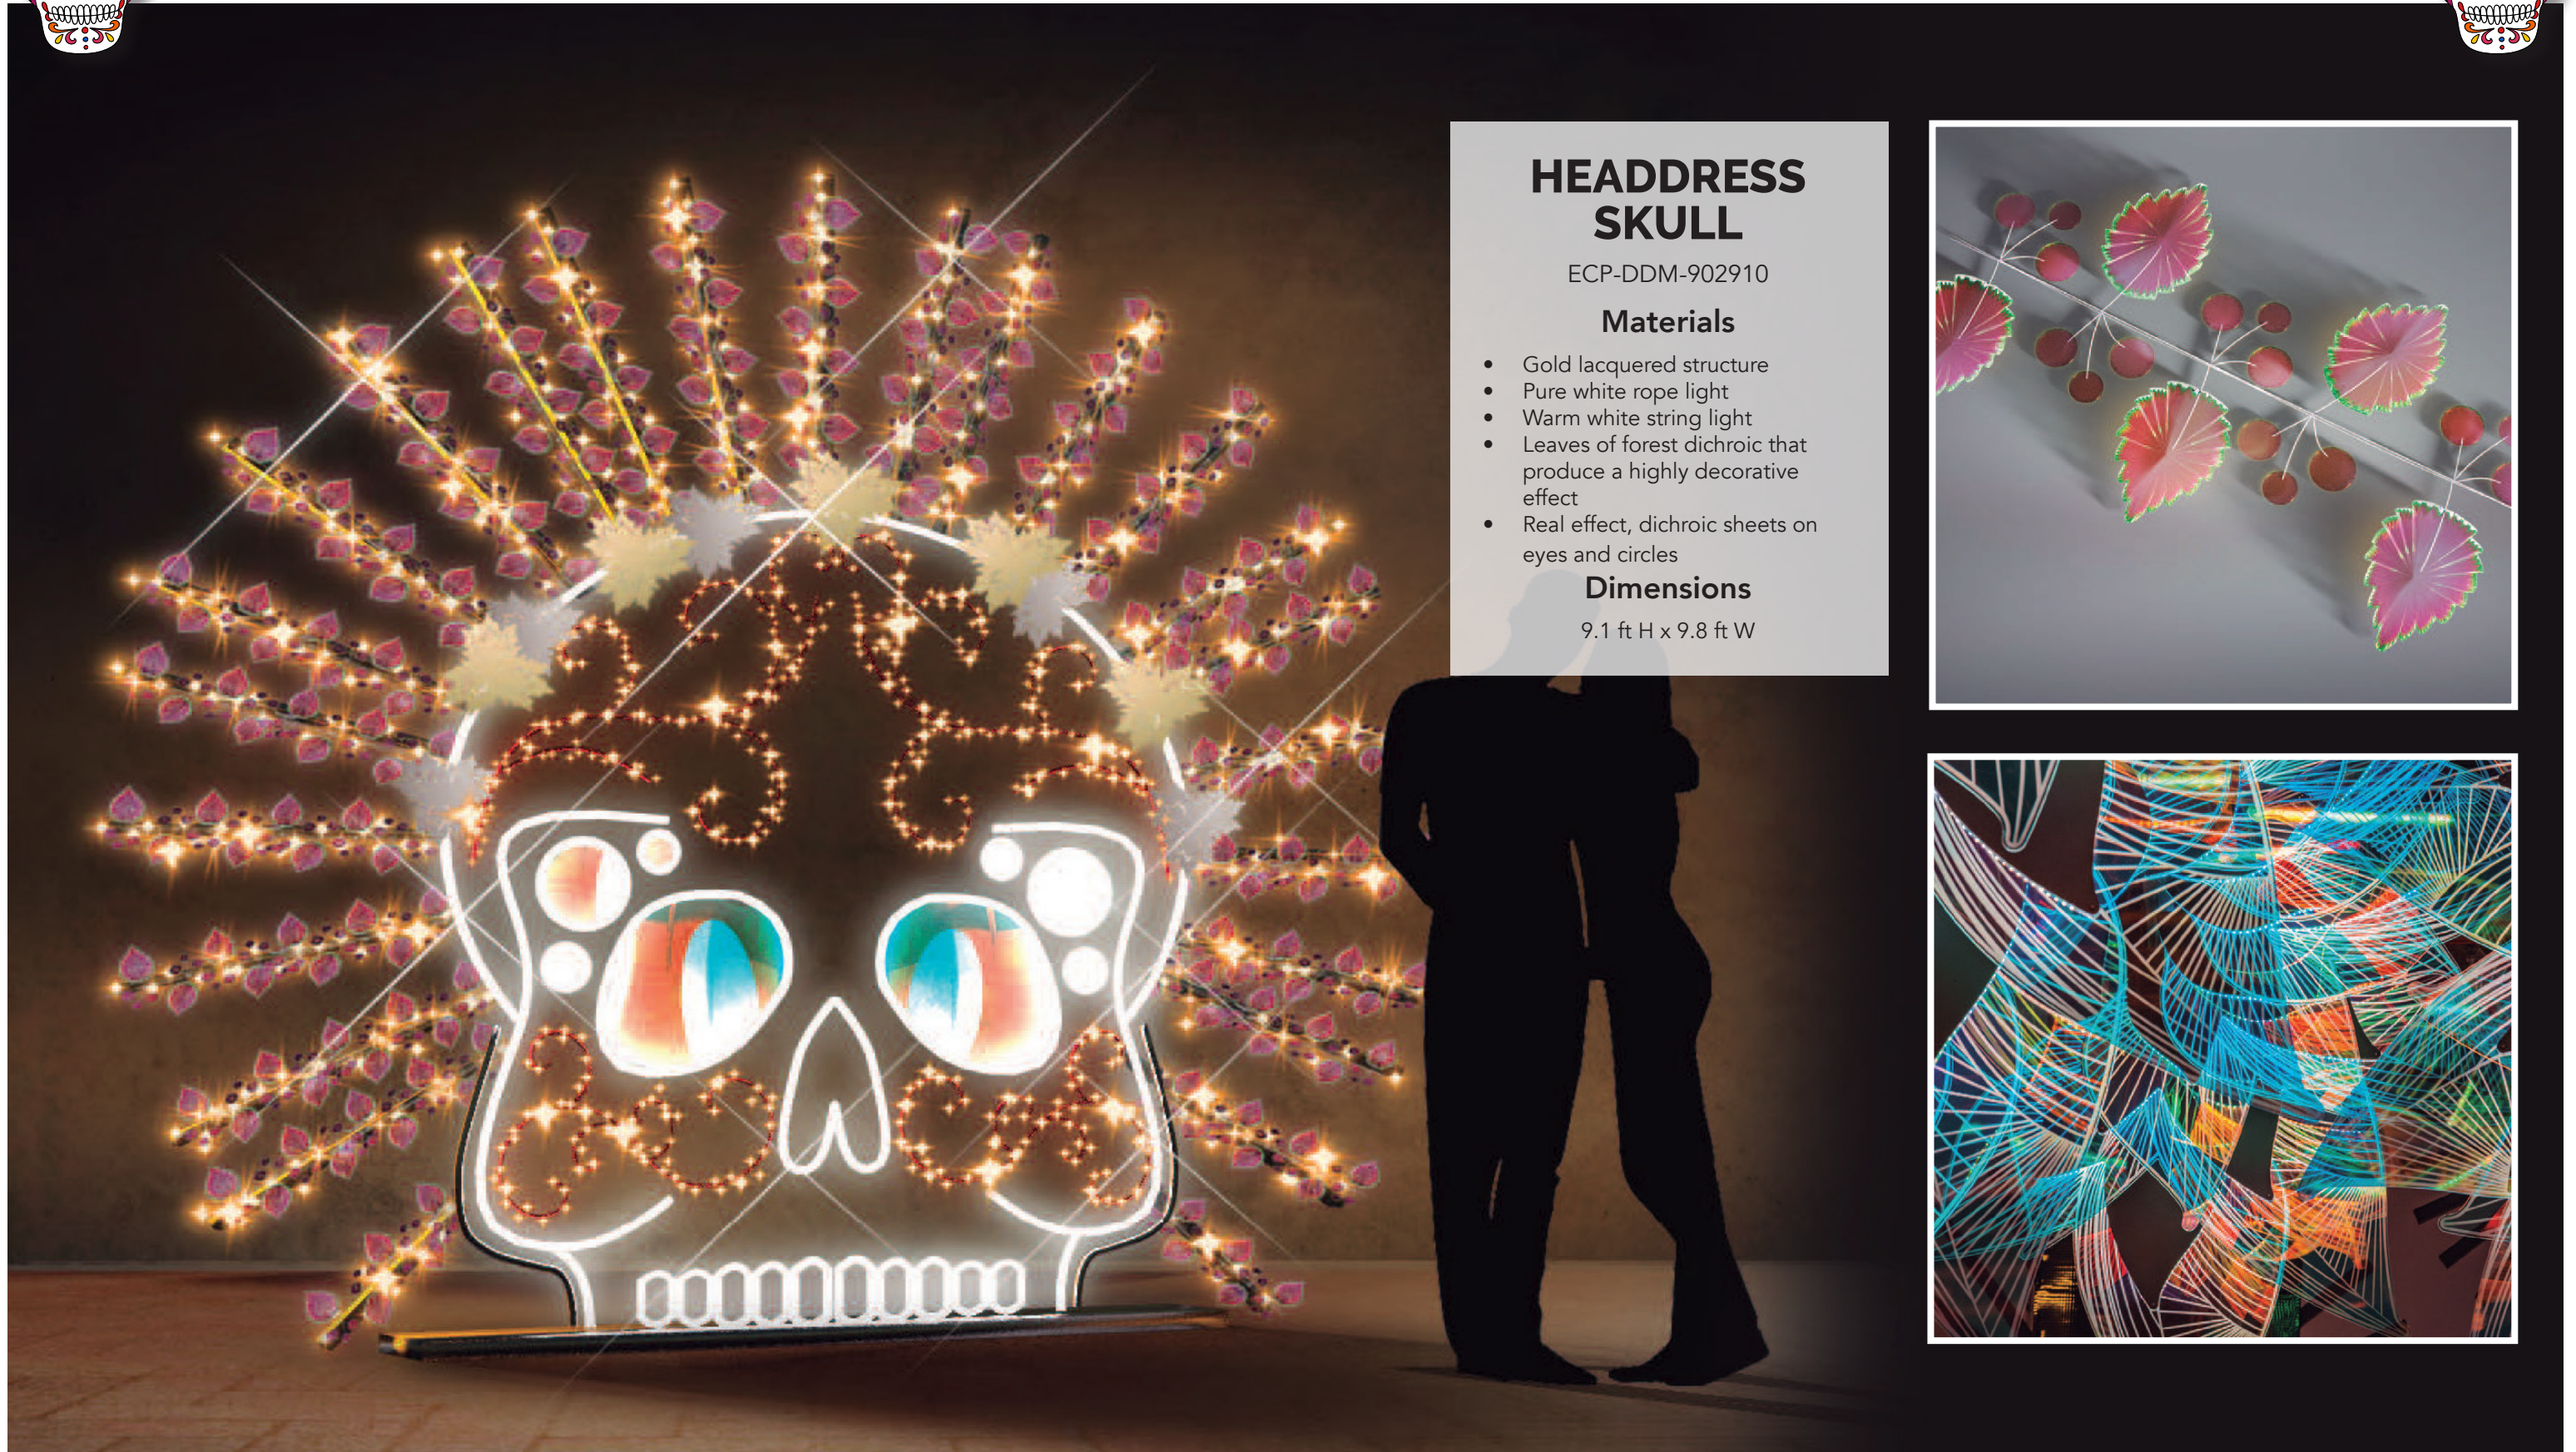

Dimensions

9.5 ft H x 10.1 ft W

FOREST LEAF SKULL

ECP-DDM-810602

Materials

- Gold lacquered structure
- Pure white rope light
- Leaves of forest dichroic that produce a highly decorative effect
- Real effect, dichroic sheets on eyes, circles and cross

Dimensions

8.8 ft H x 6.1 ft W

SOMBRERO SKULL

ECP-DDM-900-10

Materials

- Gold lacquered structure
- Pure white rope light
- Pure white and warm white twinkling string lights
- Real effect, dichroic sheets on eyes, circles and mustache
- Lacquered sheet metal bow tie

Dimensions

9 ft H x 9.8 ft W

HEADDRESS SKULL

ECP-DDM-902910

Materials

- Gold lacquered structure
- Pure white rope light
- Warm white string light
- Leaves of forest dichroic that produce a highly decorative effect
- Real effect, dichroic sheets on eyes and circles

Dimensions

19.6 ft H x 21.6 ft W

ROYAL CATRINA

ECP-DDM-024104

Materials

- Gold lacquered structure.
- Face and body made with Ecogreenlux
- Arms of warm white rope light
- Red, blue, pink linen
- Green, blue PVC mesh
- Red, pink, green and dark blue with green string light
- Red, blue, pink, dark blue twinkling string light.
- Crown of twinkling warm white light