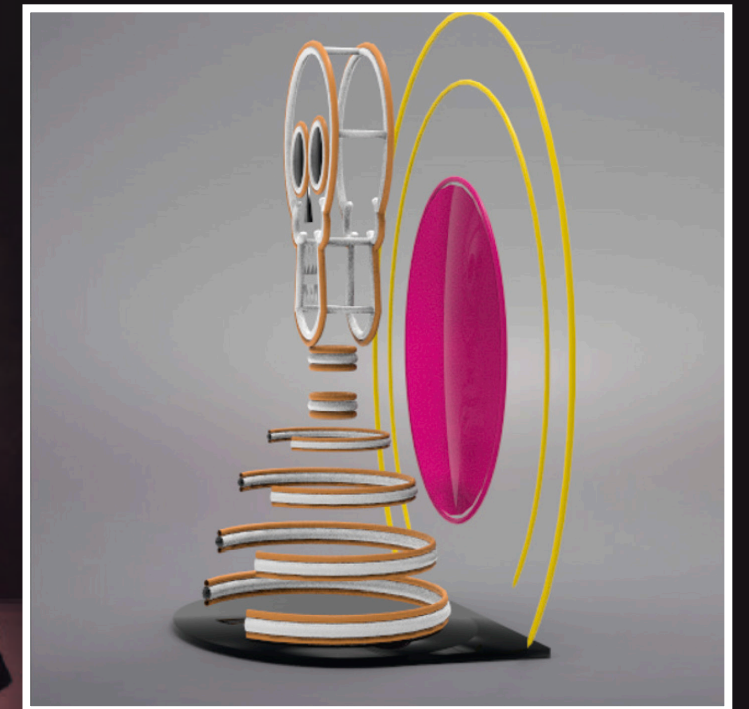

ENVIRO LUME

Lighting & Décor for Every Environment

DÍA DE LOS MUERTOS 2024

MUSTACHE SKULL

ECP-DDM-906102

Materials

- Gold lacquered structure.
- Warm white and pure rope light
- Pink, yellow, and orange PVC mesh.
- Gold, blue, pink, green, red and blue PVC mesh
- Pink flashing string lights.

Dimensions

9.5 ft H x 10.1 ft W

FOREST LEAF SKULL

ECP-DDM-810602

Materials

- Gold lacquered structure
- Pure white rope light
- Leaves of forest dichroic that produce a highly decorative effect
- Real effect, dichroic sheets on eyes, circles and cross

Dimensions

8.8 ft H x 6.1 ft W

SOMBRERO SKULL

ECP-DDM-900-10

Materials

- Gold lacquered structure
- Pure white rope light
- Pure white and warm white twinkling string lights
- Real effect, dichroic sheets on eyes, circles and mustache
- Lacquered sheet metal bow tie

Dimensions

9 ft H x 9.8 ft W

HEADDRESS SKULL

ECP-DDM-902910

Materials

- Gold lacquered structure
- Pure white rope light
- Warm white string light
- Leaves of forest dichroic that produce a highly decorative effect
- Real effect, dichroic sheets on eyes and circles