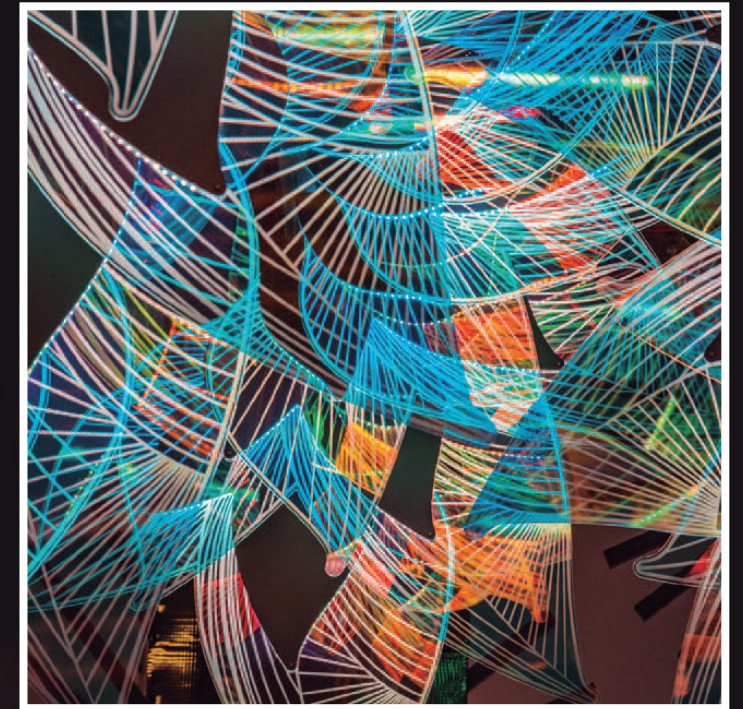

ENVIRO LUME

Lighting & Décor for Every Environment

DÍA DE LOS MUERTOS 2024

MUSTACHE SKULL

ECP-DDM-906102

Materials

- Gold lacquered structure.
- Warm white and pure rope light
- Pink, yellow, and orange PVC mesh.
- Gold, blue, pink, green, red and blue PVC mesh
- Pink flashing string lights.

Dimensions

9.5 ft H x 10.1 ft W

FOREST LEAF SKULL

ECP-DDM-810602

Materials

- Gold lacquered structure
- Pure white rope light
- Leaves of forest dichroic that produce a highly decorative effect
- Real effect, dichroic sheets on eyes, circles and cross

Dimensions

8.8 ft H x 6.1 ft W

SOMBRERO SKULL

ECP-DDM-900-10

Materials

- Gold lacquered structure
- Pure white rope light
- Pure white and warm white twinkling string lights
- Real effect, dichroic sheets on eyes, circles and mustache
- Lacquered sheet metal bow tie

Dimensions

9 ft H x 9.8 ft W

HEADDRESS SKULL

ECP-DDM-902910

Materials

- Gold lacquered structure
- Pure white rope light
- Warm white string light
- Leaves of forest dichroic that produce a highly decorative effect
- Real effect, dichroic sheets on eyes and circles