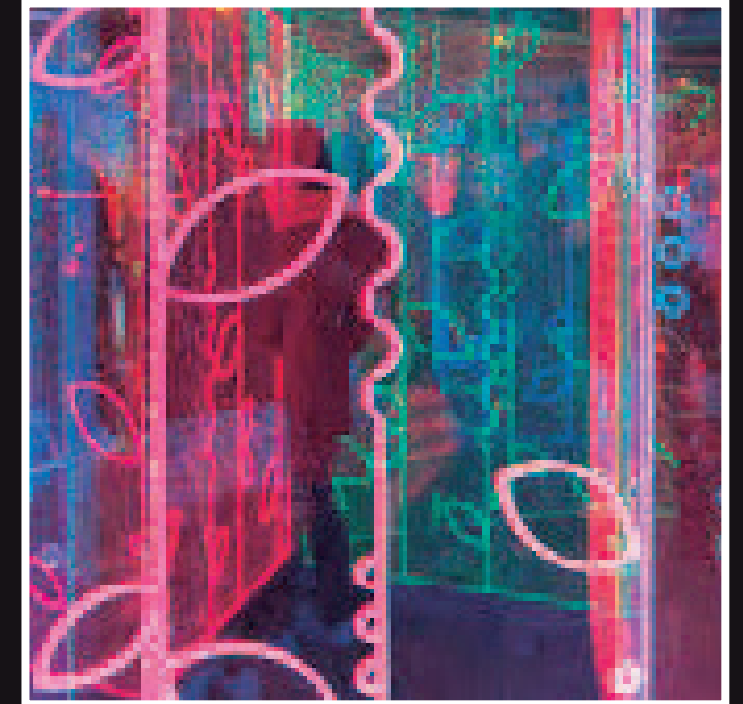

Dimensions

9.5 ft H x 10.1 ft W

FOREST LEAF SKULL

ECP-DDM-810602

Materials

- Gold lacquered structure
- Pure white rope light
- Leaves of forest dichroic that produce a highly decorative effect
- Real effect, dichroic sheets on eyes, circles and cross

Dimensions

9 ft H x 9.8 ft W

HEADDRESS SKULL

ECP-DDM-902910

Materials

- Gold lacquered structure
- Pure white rope light
- Warm white string light
- Leaves of forest dichroic that produce a highly decorative effect
- Real effect, dichroic sheets on eyes and circles

Dimensions

9.1 ft H x 9.8 ft W

SKULL WALL

ECP-DDM-706802

Materials

- Gold lacquered structure
- Pink rope light
- Real effect milling methacrylate
- Real effect, dichroic sheet

Dimensions

7.5 ft H x 8.1 ft W

CALavera WALK-THRU

ECP-DDM-024101

Materials

- Gold lacquered structure
- Warm white rope light
- Light blue, pink, green, red, gold and dark blue PVC mesh
- Warm white, blue, pink, green, red and dark blue twinkling string lights.