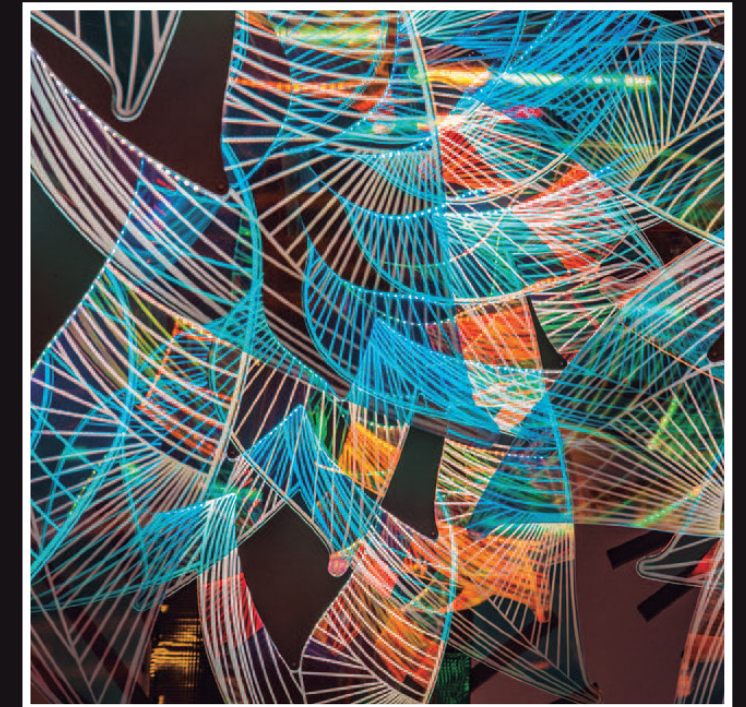

Dimensions

9.5 ft H x 10.1 ft W

FOREST LEAF SKULL

ECP-DDM-810602

Materials

- Gold lacquered structure
- Pure white rope light
- Leaves of forest dichroic that produce a highly decorative effect
- Real effect, dichroic sheets on eyes, circles and cross

Dimensions

8.8 ft H x 6.1 ft W

SOMBRERO SKULL

ECP-DDM-900-10

Materials

- Gold lacquered structure
- Pure white rope light
- Pure white and warm white twinkling string lights
- Real effect, dichroic sheets on eyes, circles and mustache
- Lacquered sheet metal bow tie

Dimensions

9 ft H x 9.8 ft W

HEADDRESS SKULL

ECP-DDM-902910

Materials

- Gold lacquered structure
- Pure white rope light
- Warm white string light
- Leaves of forest dichroic that produce a highly decorative effect
- Real effect, dichroic sheets on eyes and circles

Dimensions

9.1 ft H x 9.8 ft W

SKULL WALL

ECP-DDM-706802

Materials

- Gold lacquered structure
- Pink rope light
- Real effect milling methacrylate
- Real effect, dichroic sheet

Dimensions

7.5 ft H x 8.1 ft W