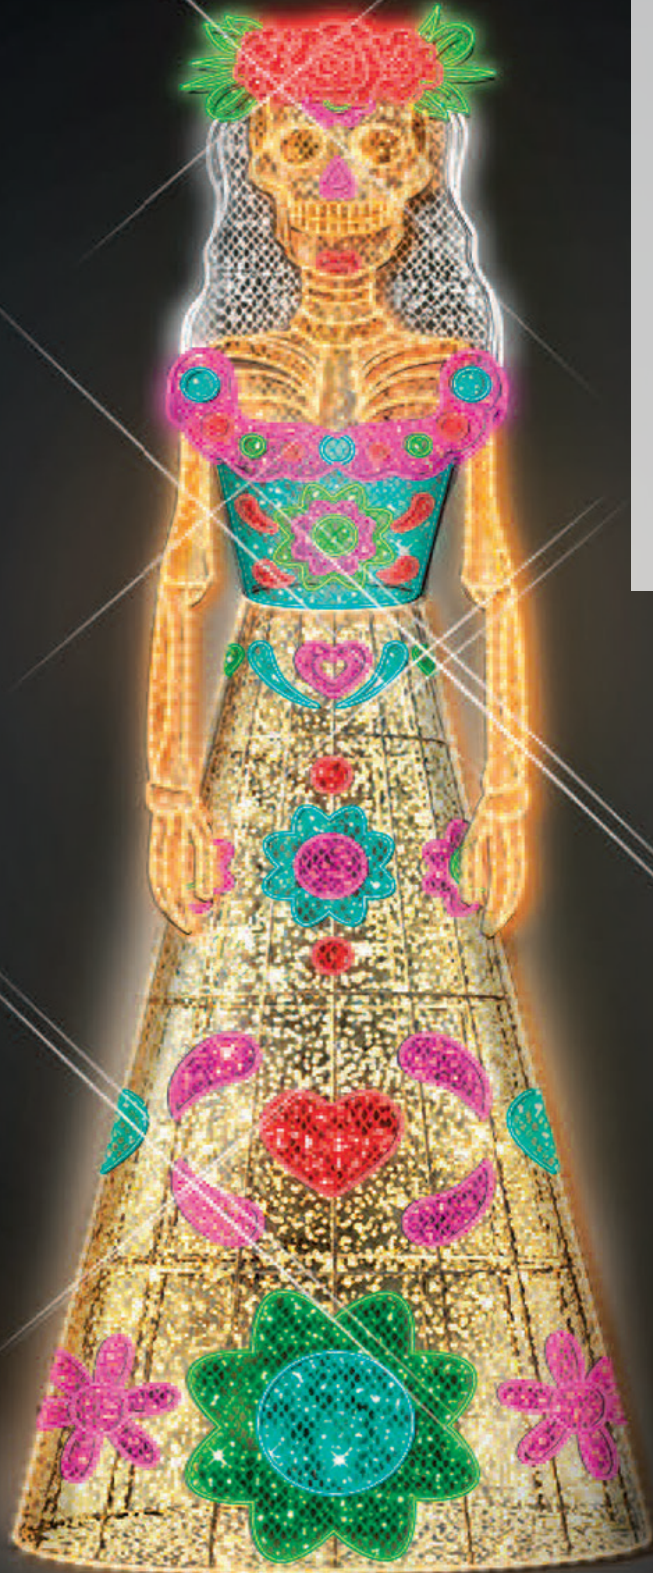

CATRINA ROSE

ECP-DDM-024103

Materials

- Gold lacquered structure
- Warm white rope light
- Light blue, pink, green, red, gold and dark blue PVC mesh
- Warm white, blue, pink, green, red and dark blue twinkling string lights.
- Profile will be closed with gold PVC mesh

Dimensions

19.6 ft H x 21.6 ft W

ROYAL CATRINA

ECP-DDM-024104

Materials

- Gold lacquered structure.
- Face and body made with Ecogreenlux
- Arms of warm white rope light
- Red, blue, pink linen
- Green, blue PVC mesh
- Red, pink, green and dark blue with green string light
- Red, blue, pink, dark blue twinkling string light.
- Crown of twinkling warm white light

Dimensions

19.6 ft H x 12.1 ft W