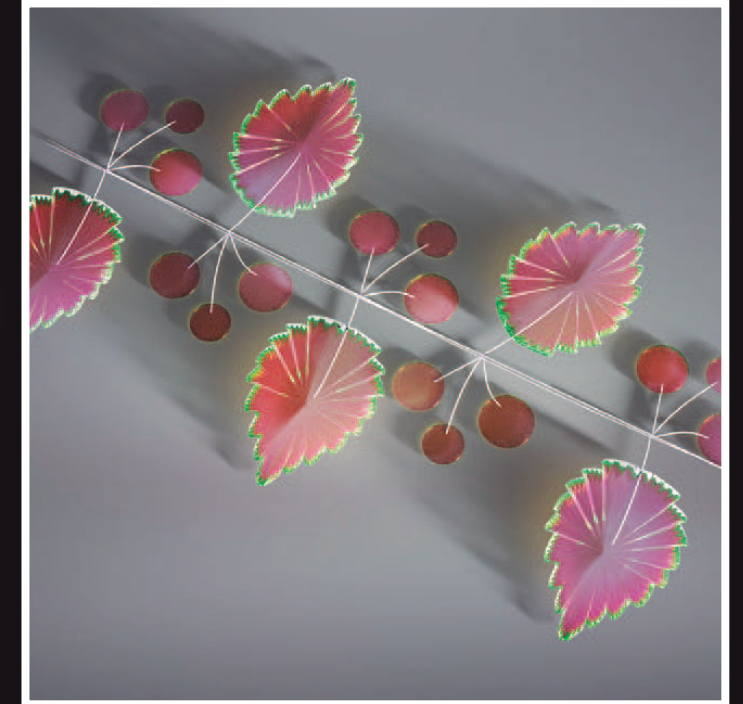

ENVIRO LUME

Lighting & Décor for Every Environment

DÍA DE LOS MUERTOS 2024

MUSTACHE SKULL

ECP-DDM-906102

Materials

- Gold lacquered structure.
- Warm white and pure rope light
- Pink, yellow, and orange PVC mesh.
- Gold, blue, pink, green, red and blue PVC mesh
- Pink flashing string lights.

Dimensions

9.5 ft H x 10.1 ft W

FOREST LEAF SKULL

ECP-DDM-810602

Materials

- Gold lacquered structure
- Pure white rope light
- Leaves of forest dichroic that produce a highly decorative effect
- Real effect, dichroic sheets on eyes, circles and cross

Dimensions

8.8 ft H x 6.1 ft W

SOMBRERO SKULL

ECP-DDM-900-10

Materials

- Gold lacquered structure
- Pure white rope light
- Pure white and warm white twinkling string lights
- Real effect, dichroic sheets on eyes, circles and mustache
- Lacquered sheet metal bow tie

Dimensions

9 ft H x 9.8 ft W

HEADDRESS SKULL

ECP-DDM-902910

Materials

- Gold lacquered structure
- Pure white rope light
- Warm white string light
- Leaves of forest dichroic that produce a highly decorative effect
- Real effect, dichroic sheets on eyes and circles