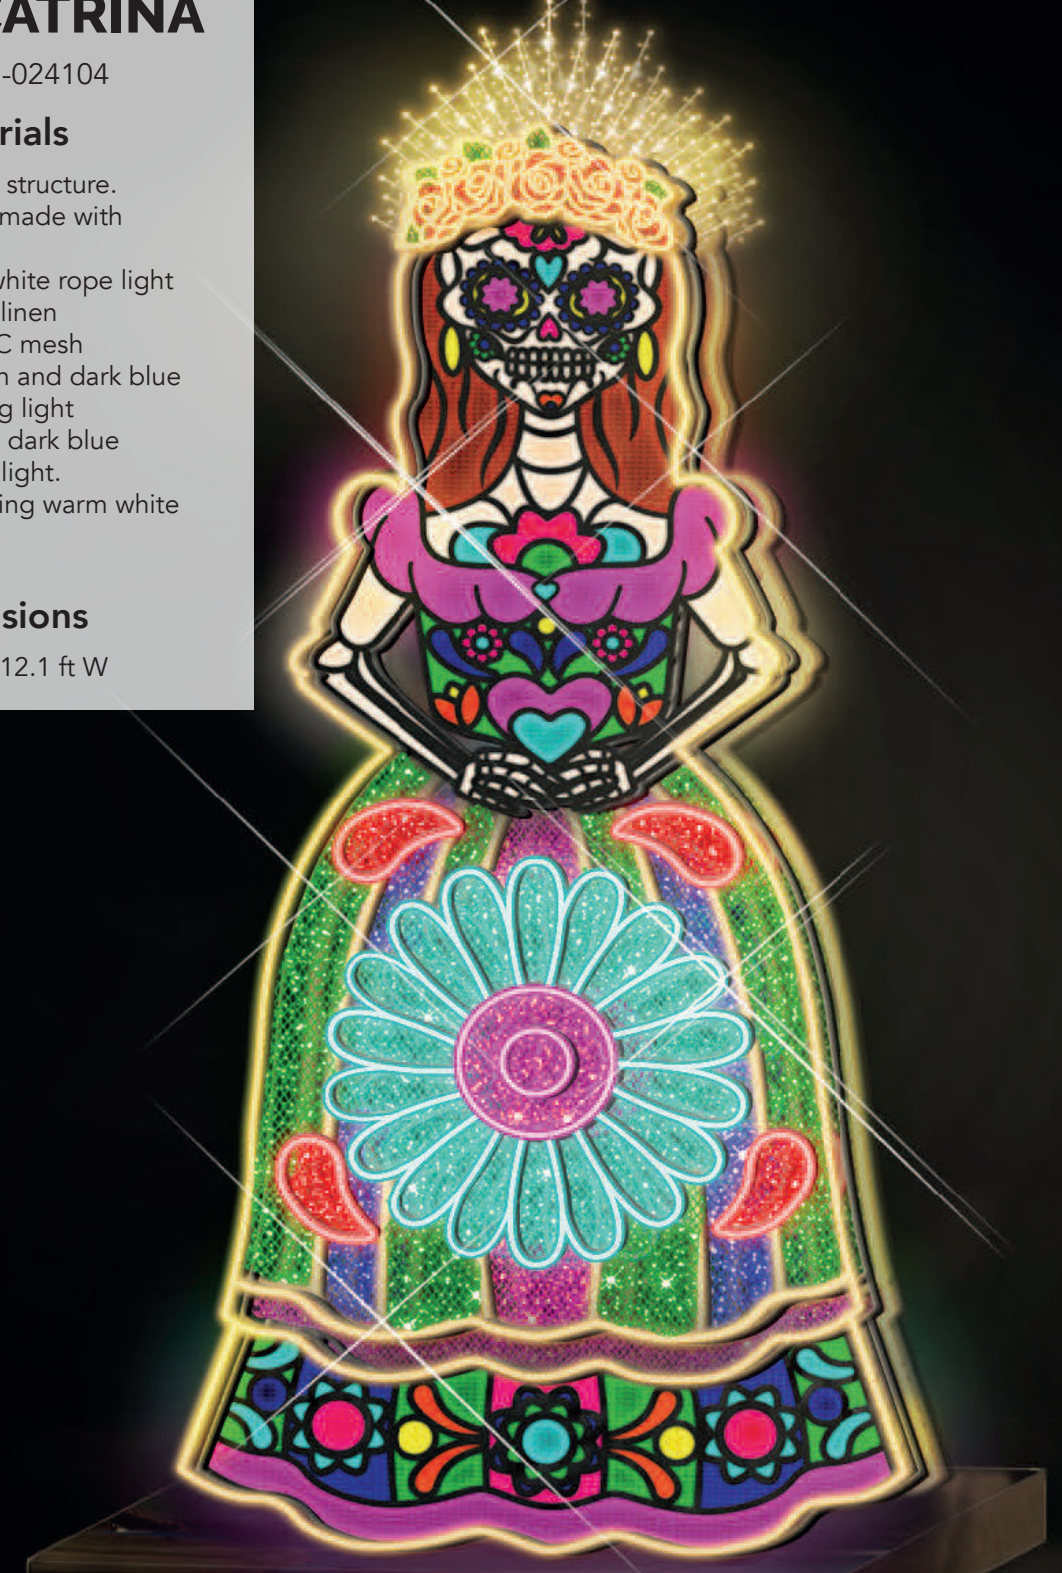

Dimensions

19.6 ft H x 12.1 ft W