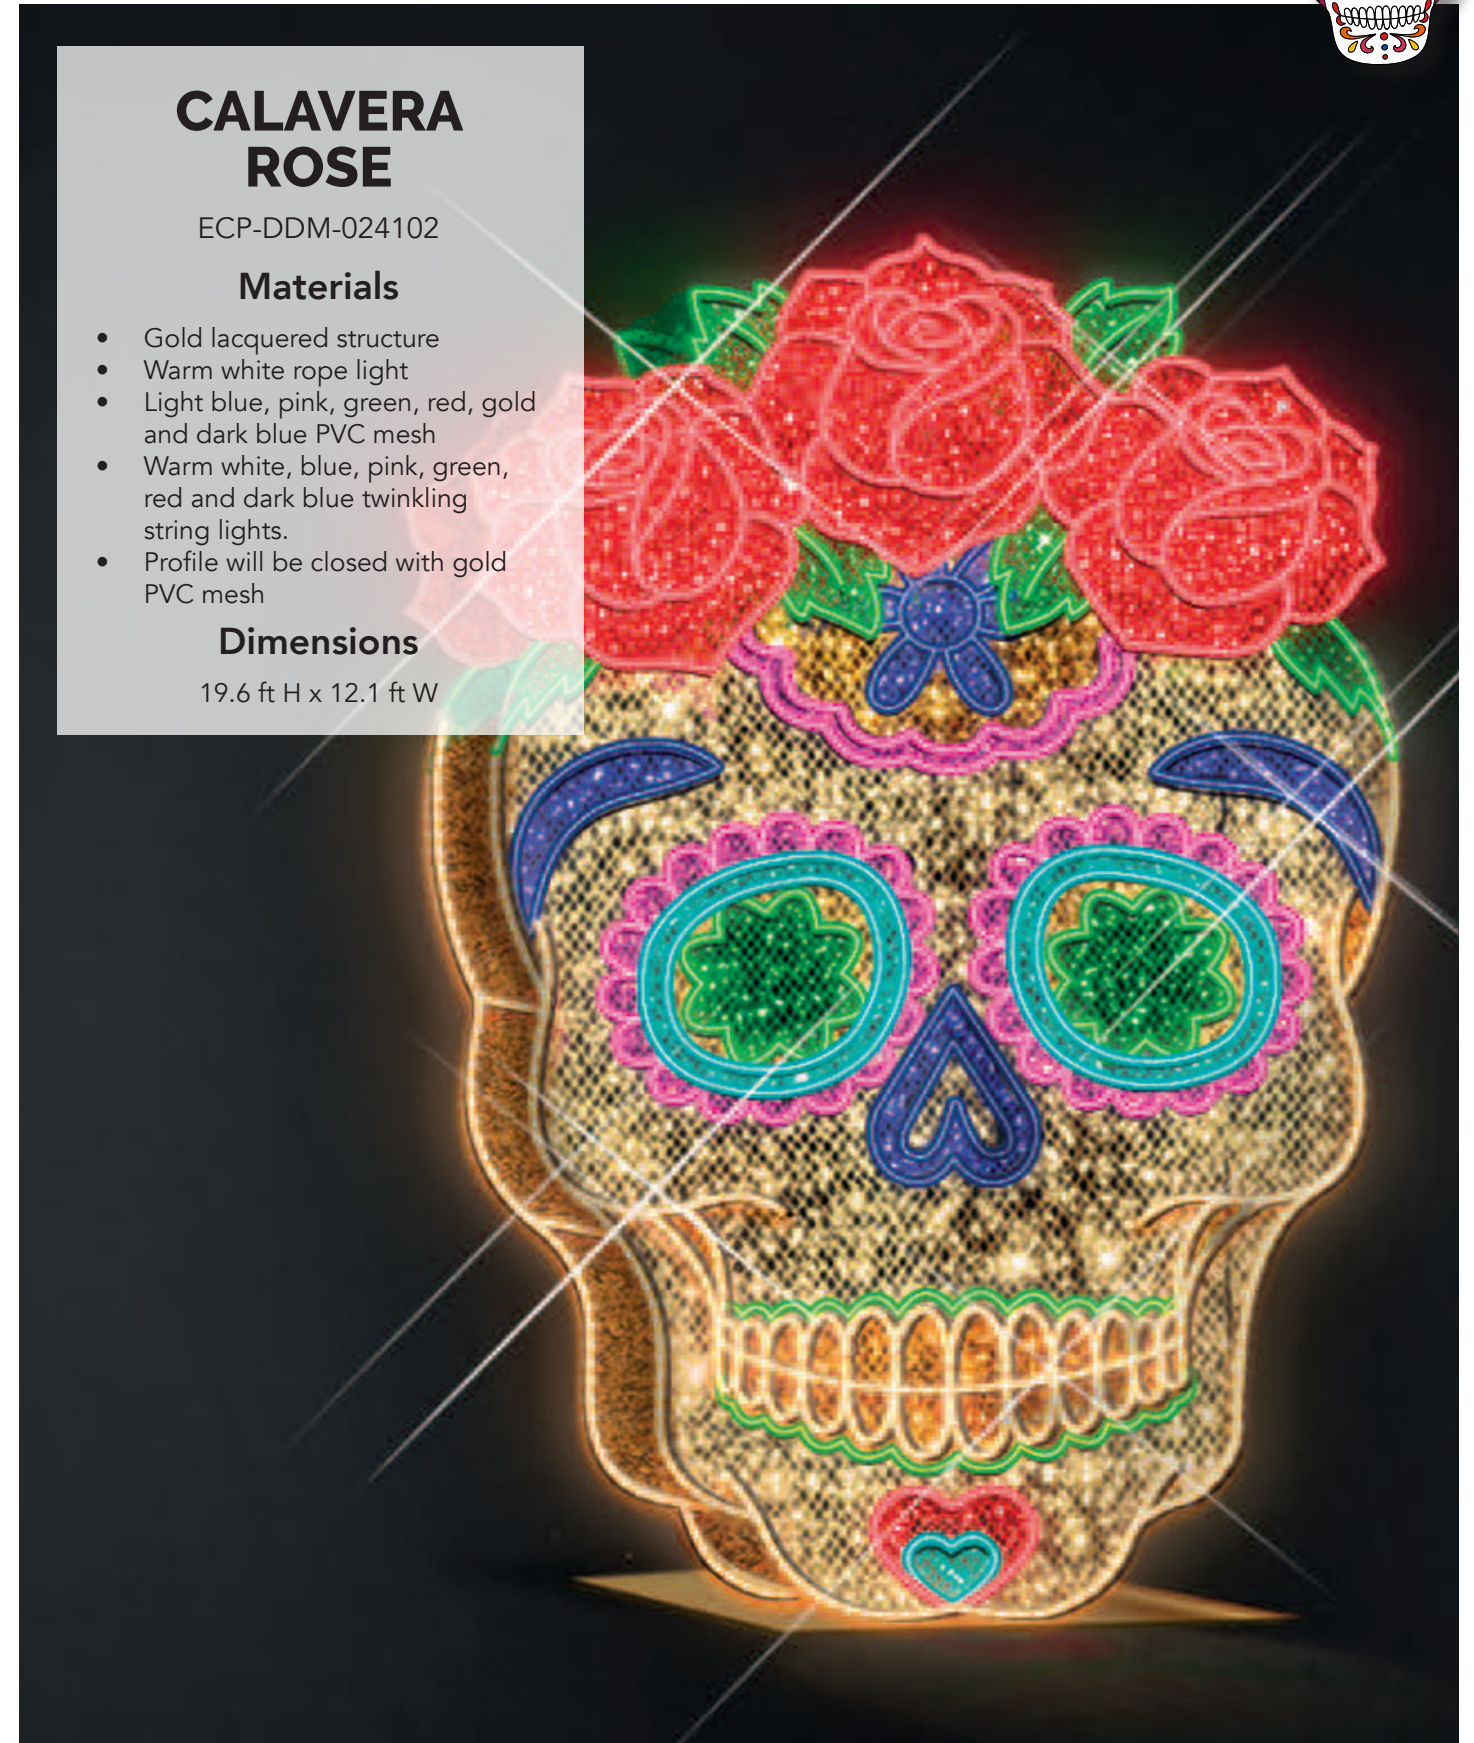

Dimensions

9.5 ft H x 10.1 ft W

FOREST LEAF SKULL

ECP-DDM-810602

Materials

- Gold lacquered structure
- Pure white rope light
- Leaves of forest dichroic that produce a highly decorative effect
- Real effect, dichroic sheets on eyes, circles and cross

Dimensions

9 ft H x 9.8 ft W

HEADDRESS SKULL

ECP-DDM-902910

Materials

- Gold lacquered structure
- Pure white rope light
- Warm white string light
- Leaves of forest dichroic that produce a highly decorative effect
- Real effect, dichroic sheets on eyes and circles

Dimensions

19.6 ft H x 21.6 ft W

CALavera ROSE

ECP-DDM-024102

Materials

- Gold lacquered structure
- Warm white rope light
- Light blue, pink, green, red, gold and dark blue PVC mesh
- Warm white, blue, pink, green, red and dark blue twinkling string lights.
- Profile will be closed with gold PVC mesh

Dimensions

19.6 ft H x 12.1 ft W

CATRINA ROSE

ECP-DDM-024103

Materials

- Gold lacquered structure
- Warm white rope light
- Light blue, pink, green, red, gold and dark blue PVC mesh
- Warm white, blue, pink, green, red and dark blue twinkling string lights.
- Profile will be closed with gold PVC mesh