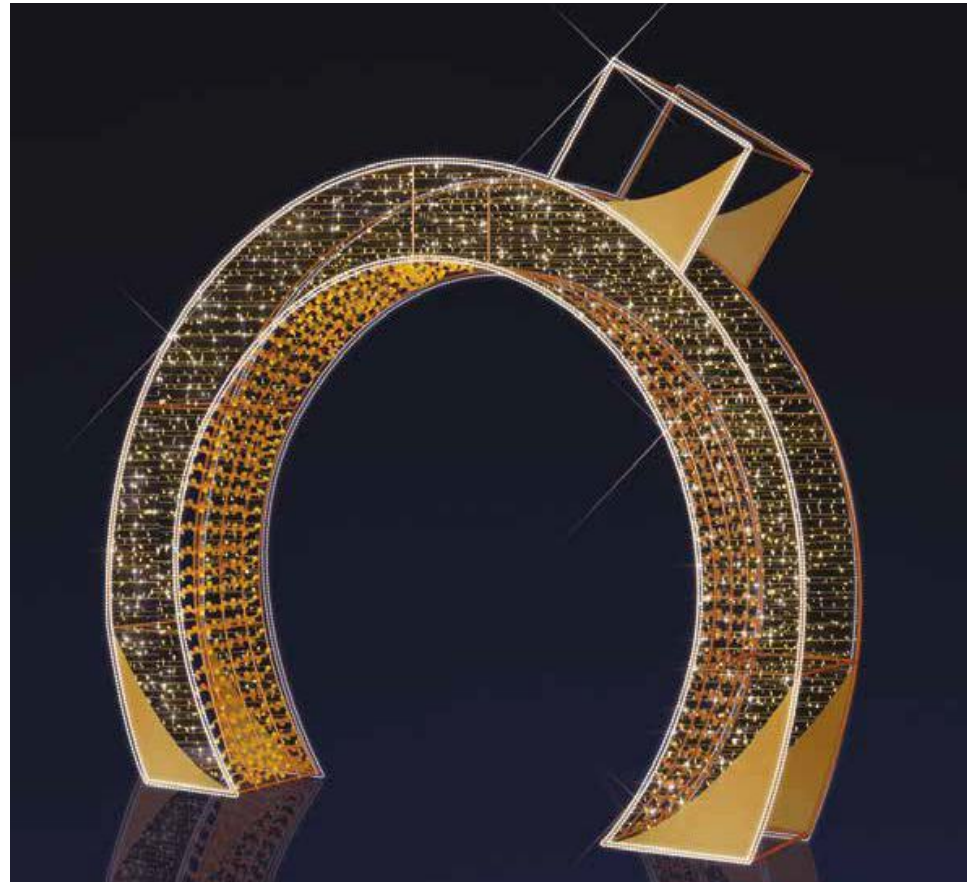

RED/GOLD ORNAMENT PHOTO FRAME
EBX-07-19-017 | 8.25' W x 9.75' H

SILVER/GOLD ORNAMENT PHOTO FRAME
EFR-13-20-018 | 6.75' W x 7.75' H

3D SHOOTING STAR
EFR-01-19-006 | 49' L x 18' H x 16' W

WALK THROUGH ORNAMENT ARCH
ECP-11A2206 | 13.5' W x 14.75' H

WALK THROUGH ORNAMENT ARCH WITH LEGS
EBX-04-19-004 | 12.25' W x 8.5' H x 1.5' L

WALK THROUGH SNOWFLAKE ARCH
EBX-07-19-030 | 16' W x 11' H

MODERN SNOWFLAKE ARCH
EBX-07-18-002 | 23.75' W x 13.5' H x 6.5' L