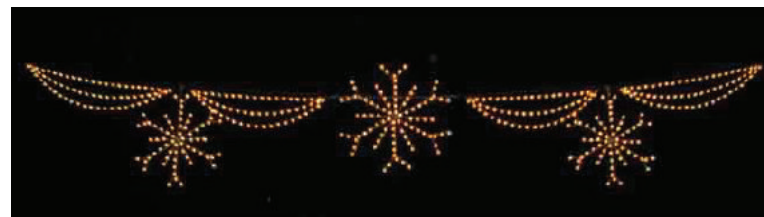

LED SANTALAND ARCH W/CANDY CANES
ECP-SIL089 | 13' x 12' | Ground Mount

LED HAPPY HOLIDAYS ARCH
ECP-SIL090 | 17' x 22' | Ground Mount

DELUXE LED SNOWFLAKE SKYLINE
ECP-SIL080 | 40'

LED SEASONS GREETINGS SKYLINE
ECP-SIL081 | 3' Letters