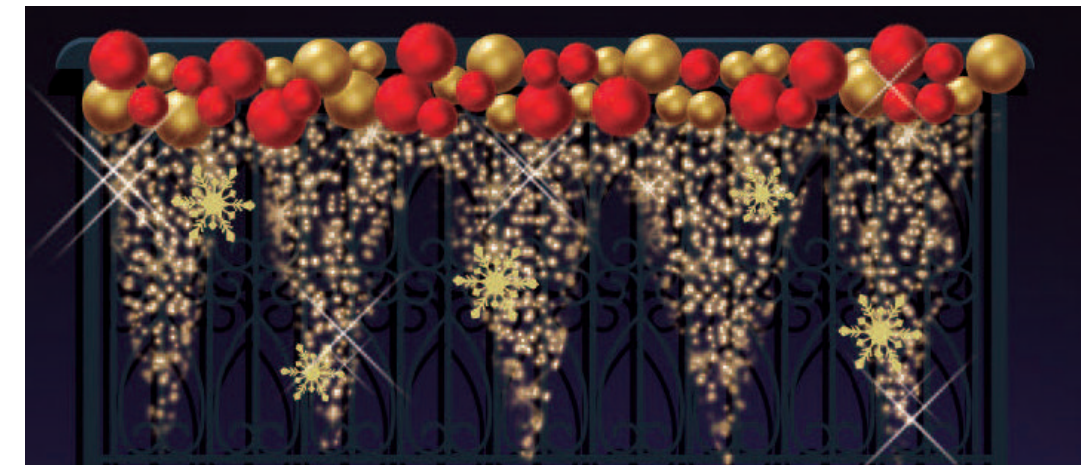

GOLDEN SNOWFLAKE FOREST
ECP-0249339 | 6.6'L x 4.9'H