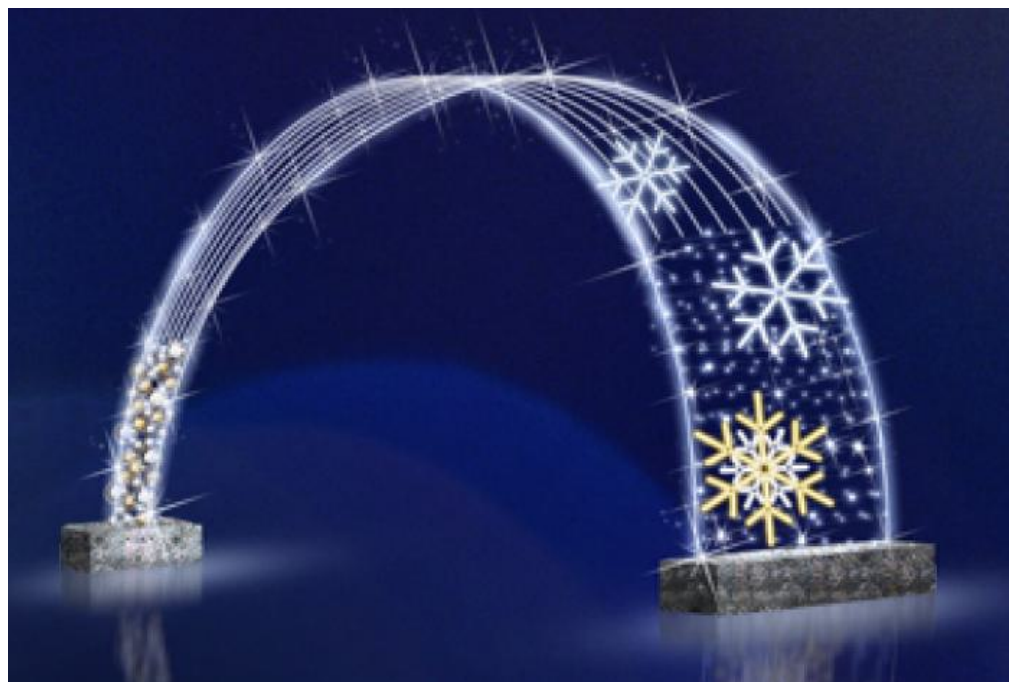

SHOOTING SNOWFLAKES ARCH
EBX-08-19-001 | 14.75' W x 9.75' H x 4' L